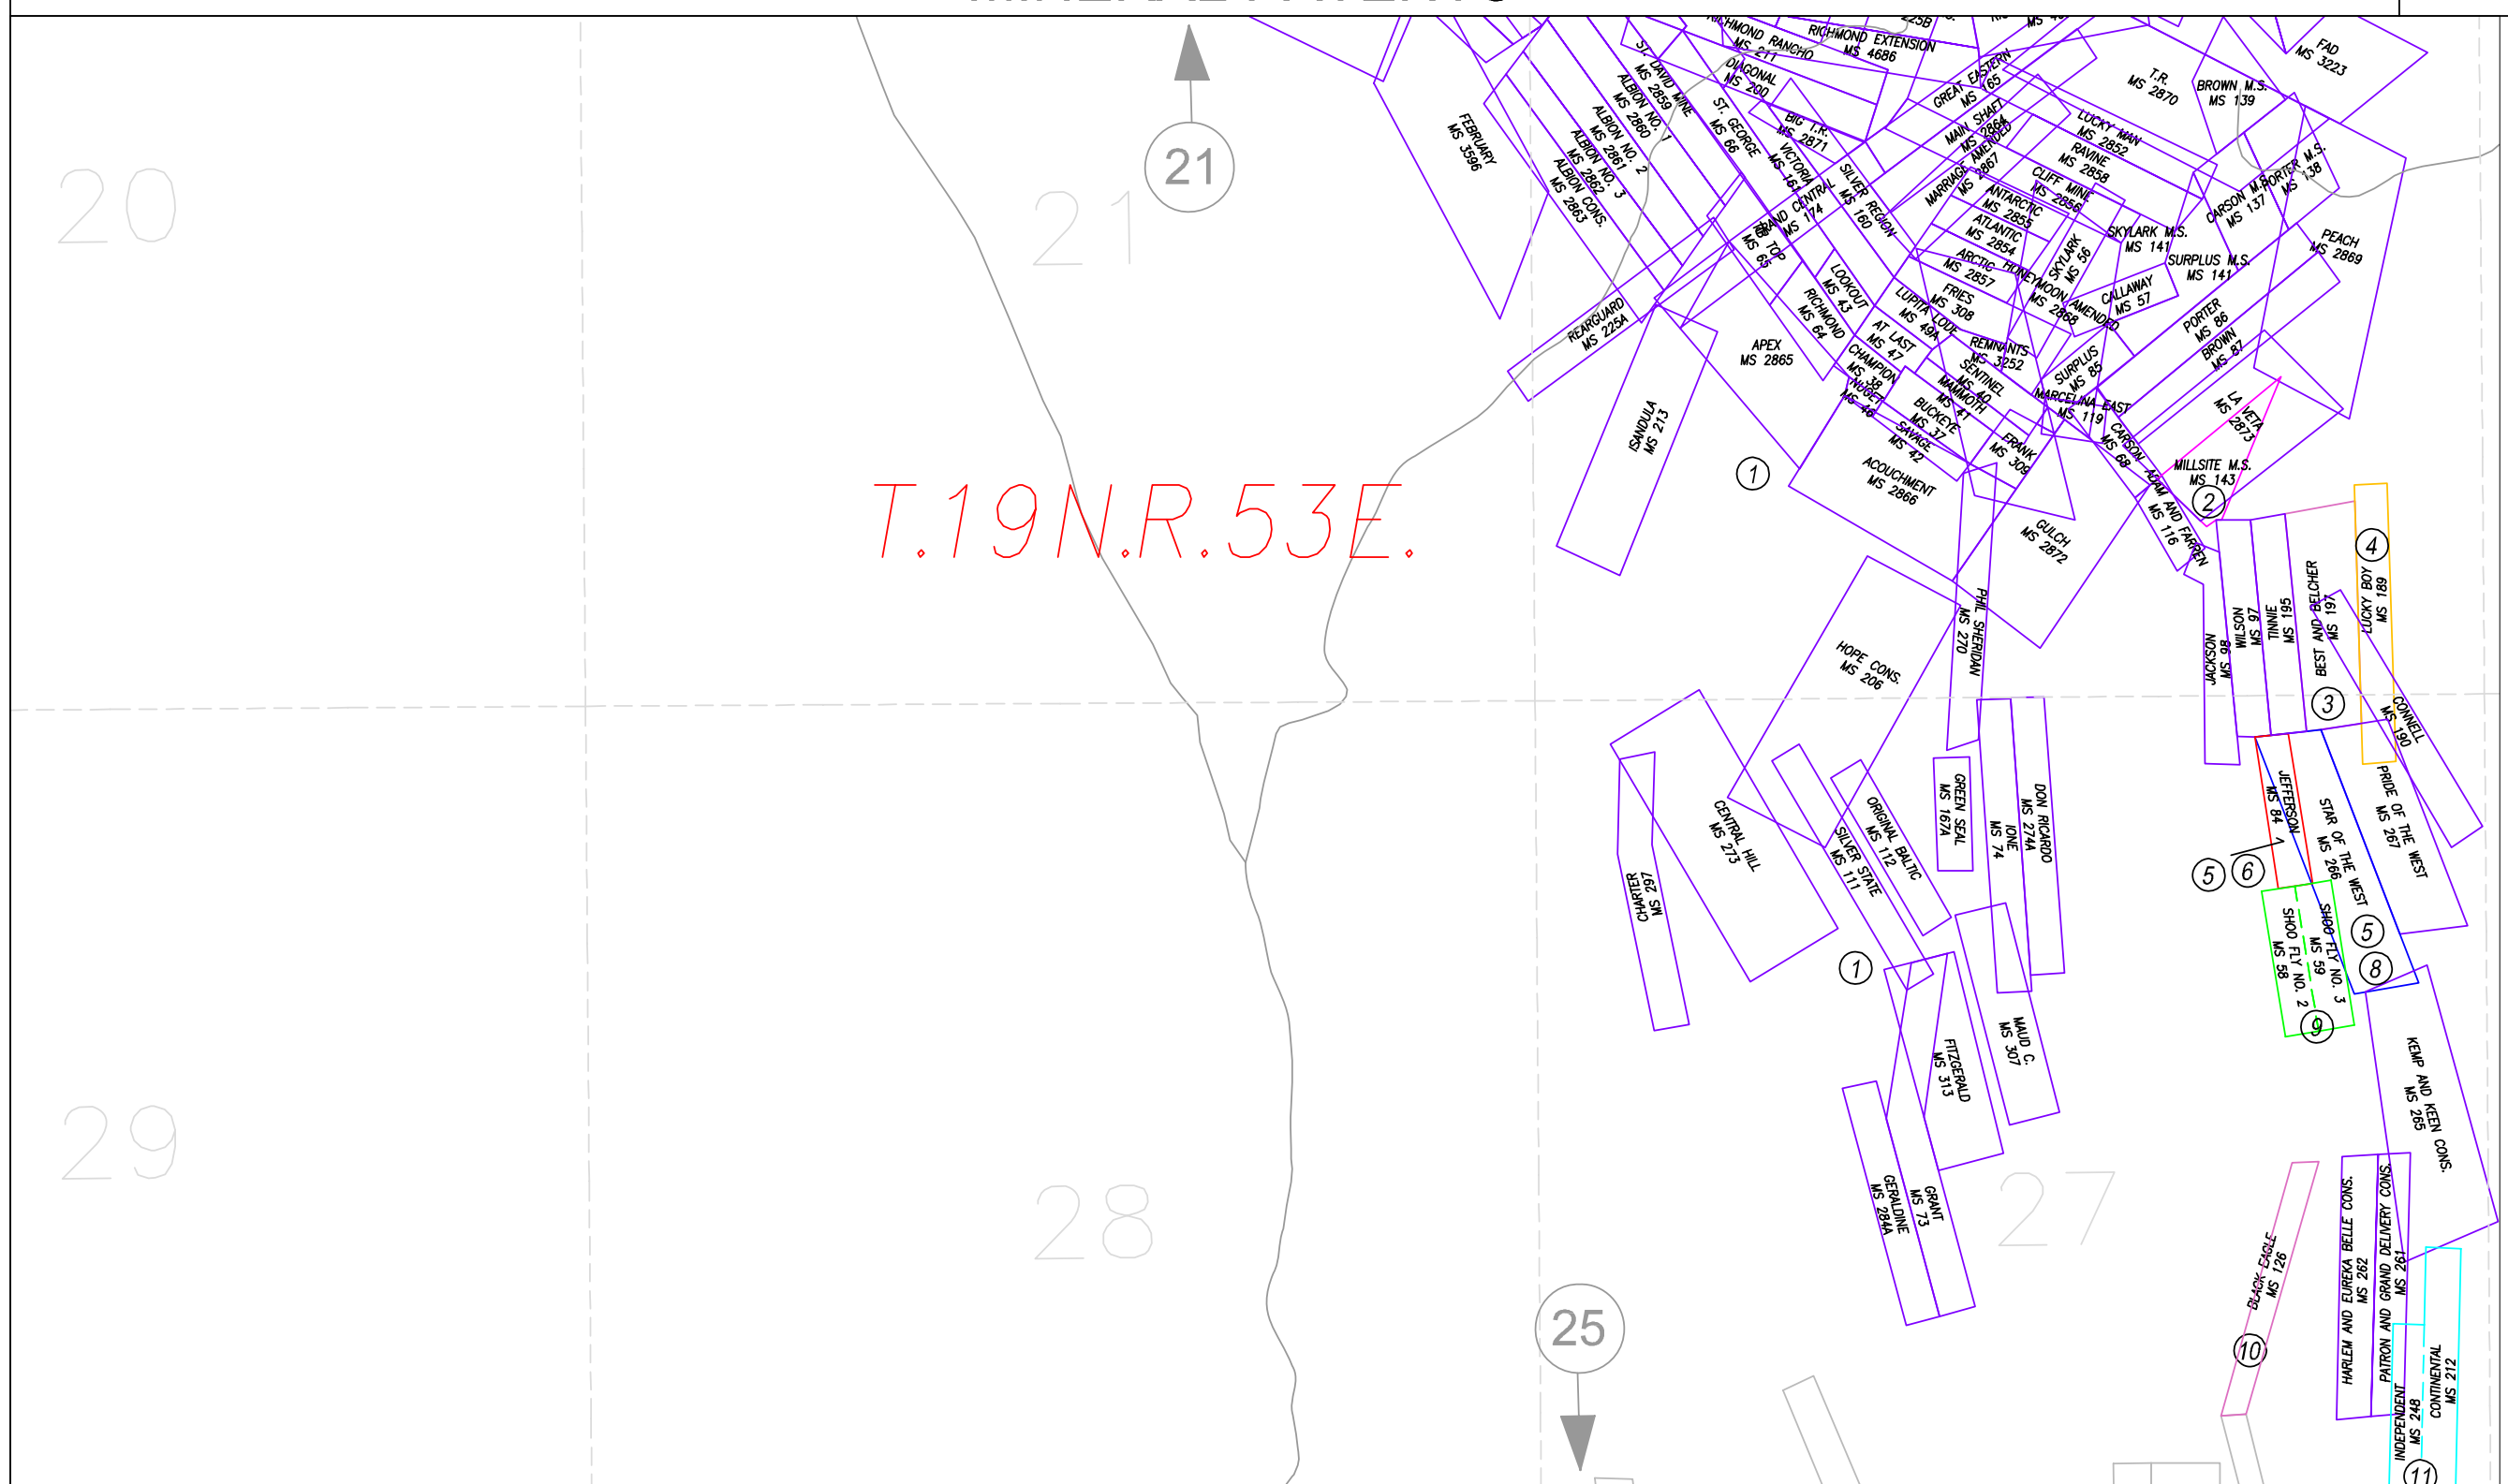

MINERAL PATENTS

09-24

T.19N.R.53E.

NOTE: This plot is for assessment purposes only and does not represent a survey. No liability is assumed as to the accuracy of the data delineated hereon. Use of this plot for other than assessment purposes is forbidden unless approved by the Eureka County Assessor's Office.

EUREKA MINING DISTRICT

EUCDAS/NOV 2005/MM

SCALE: 1"=1000'

EUREKA COUNTY