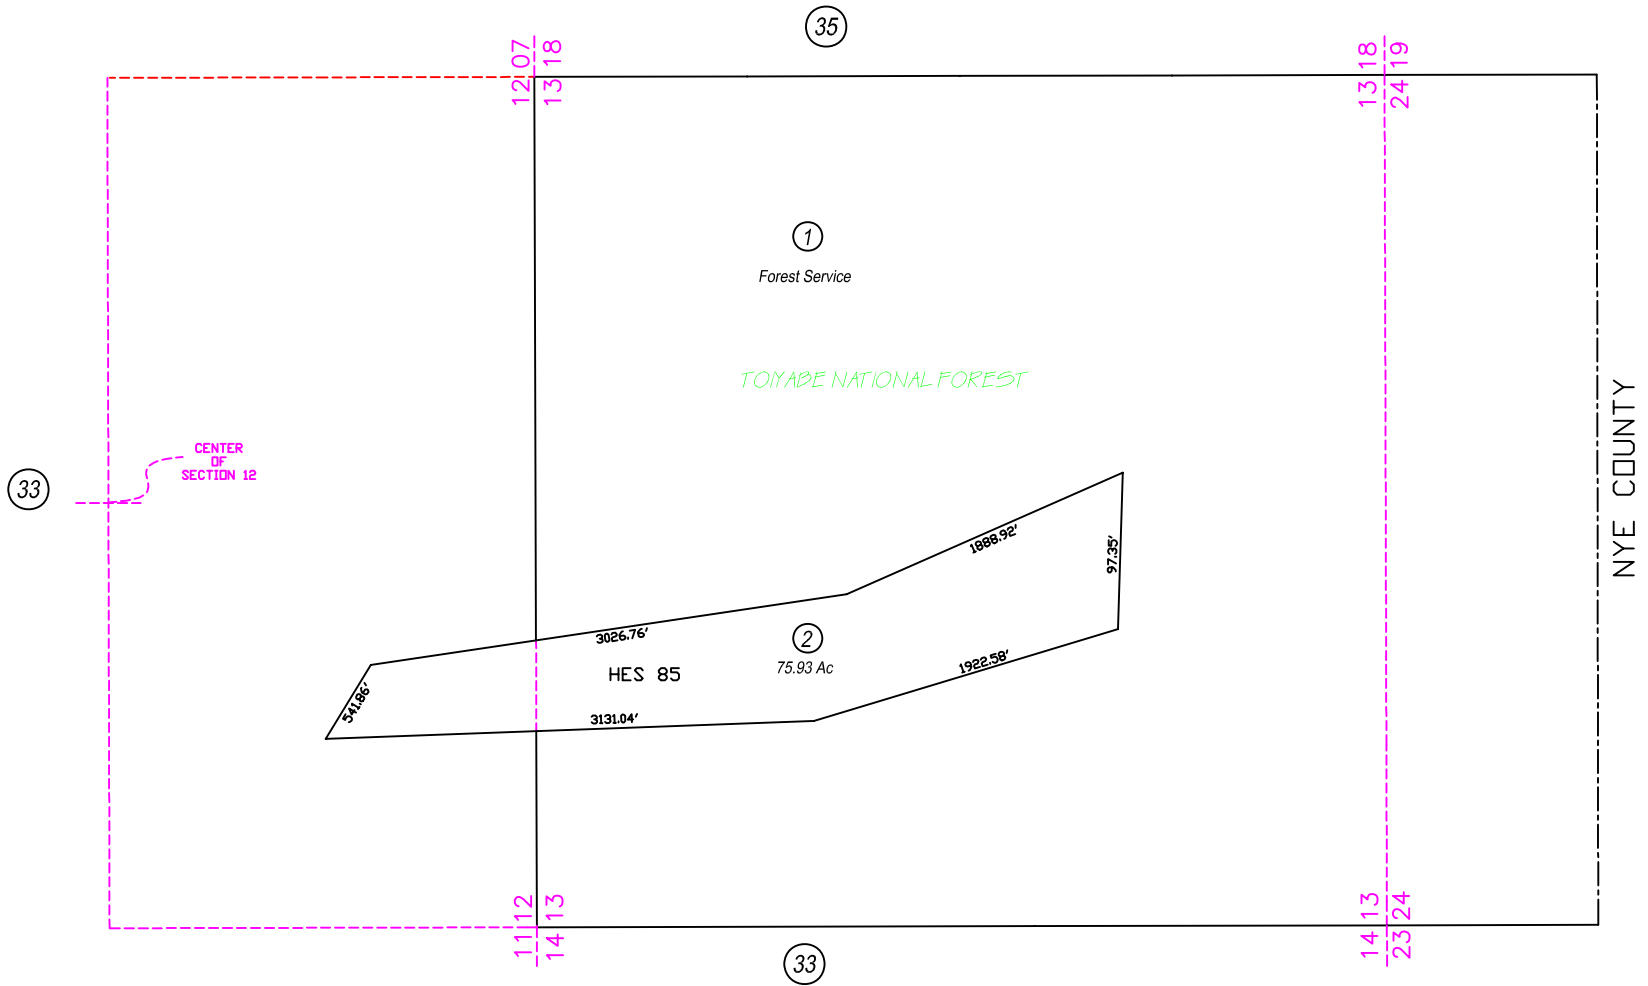

Por. of Sec. 12 & 13 - T15N, R49E

08-34

EUCDAS/MAY 2000/1M
SCALE: 1"=800'

EUREKA COUNTY