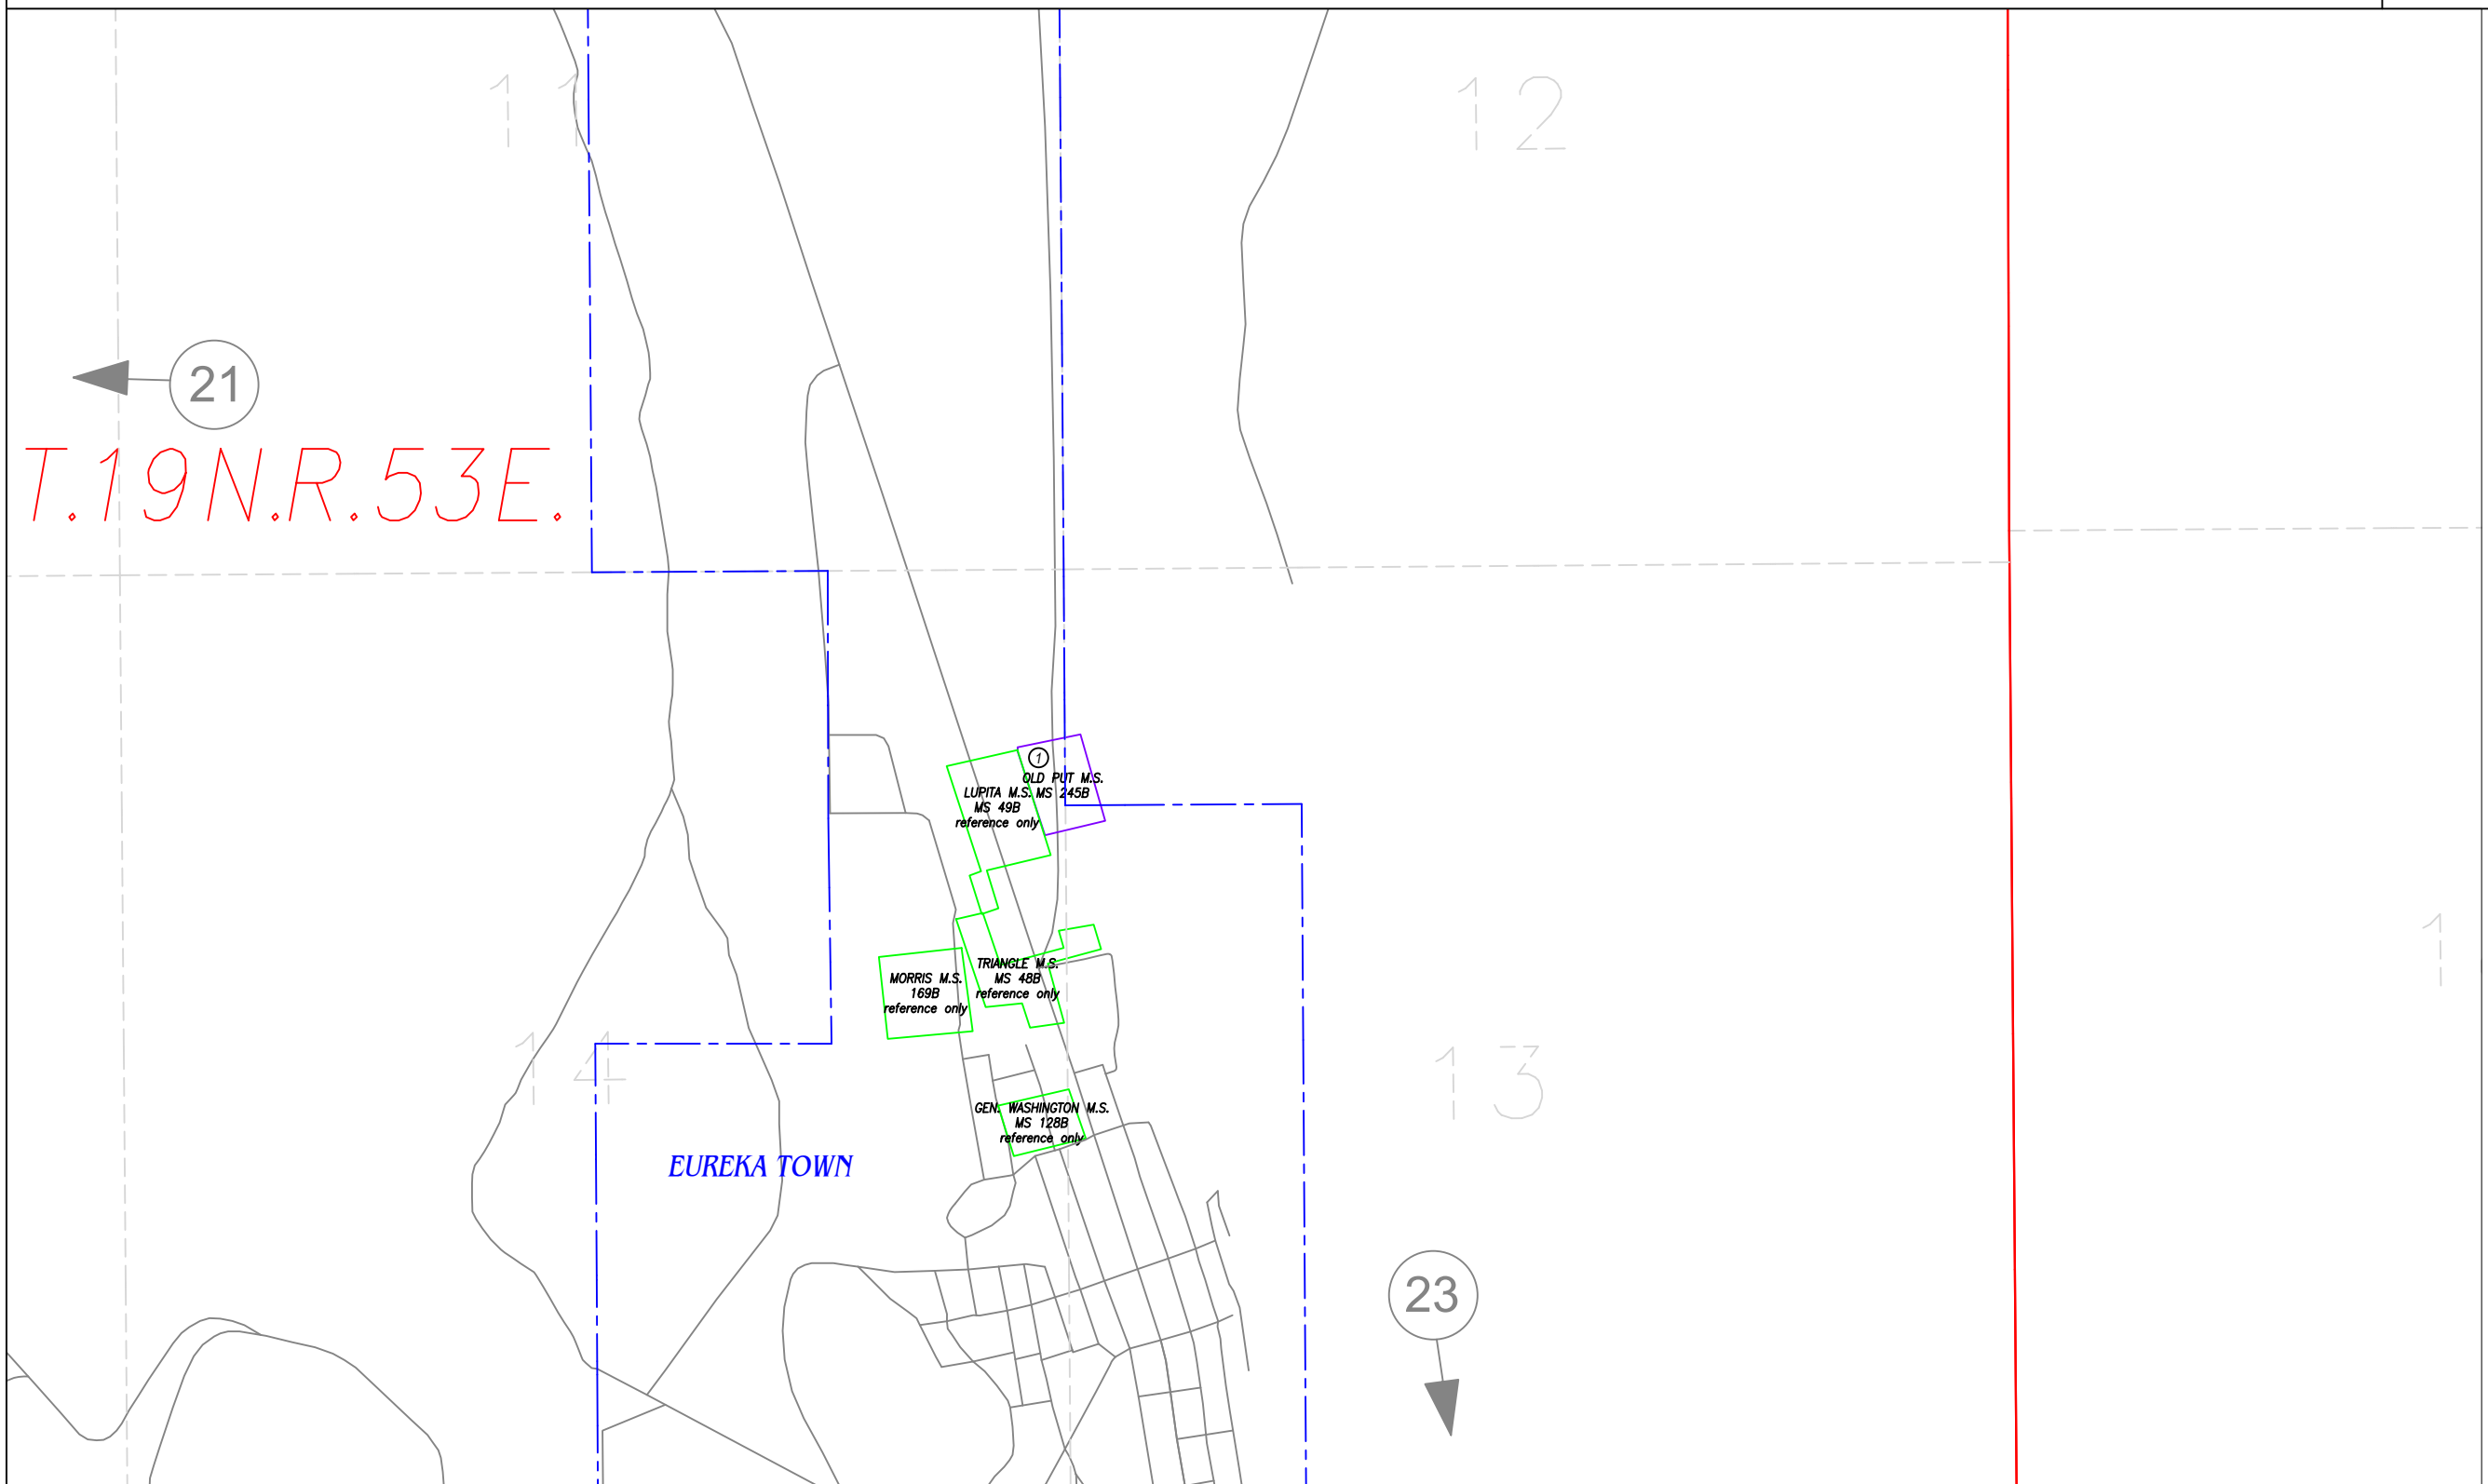

# MINERAL PATENTS

09-22

NOTE: This plat is for assessment purposes only and does not represent a survey. No liability is assumed as to the accuracy of the data delineated hereon. Use of this plat for other than assessment purposes is forbidden unless approved by the Eureka County Assessor's Office.

EUREKA MINING DISTRICT

EUCDAS/NDV 2005/MM

SCALE: 1"=1000'

EUREKA COUNTY