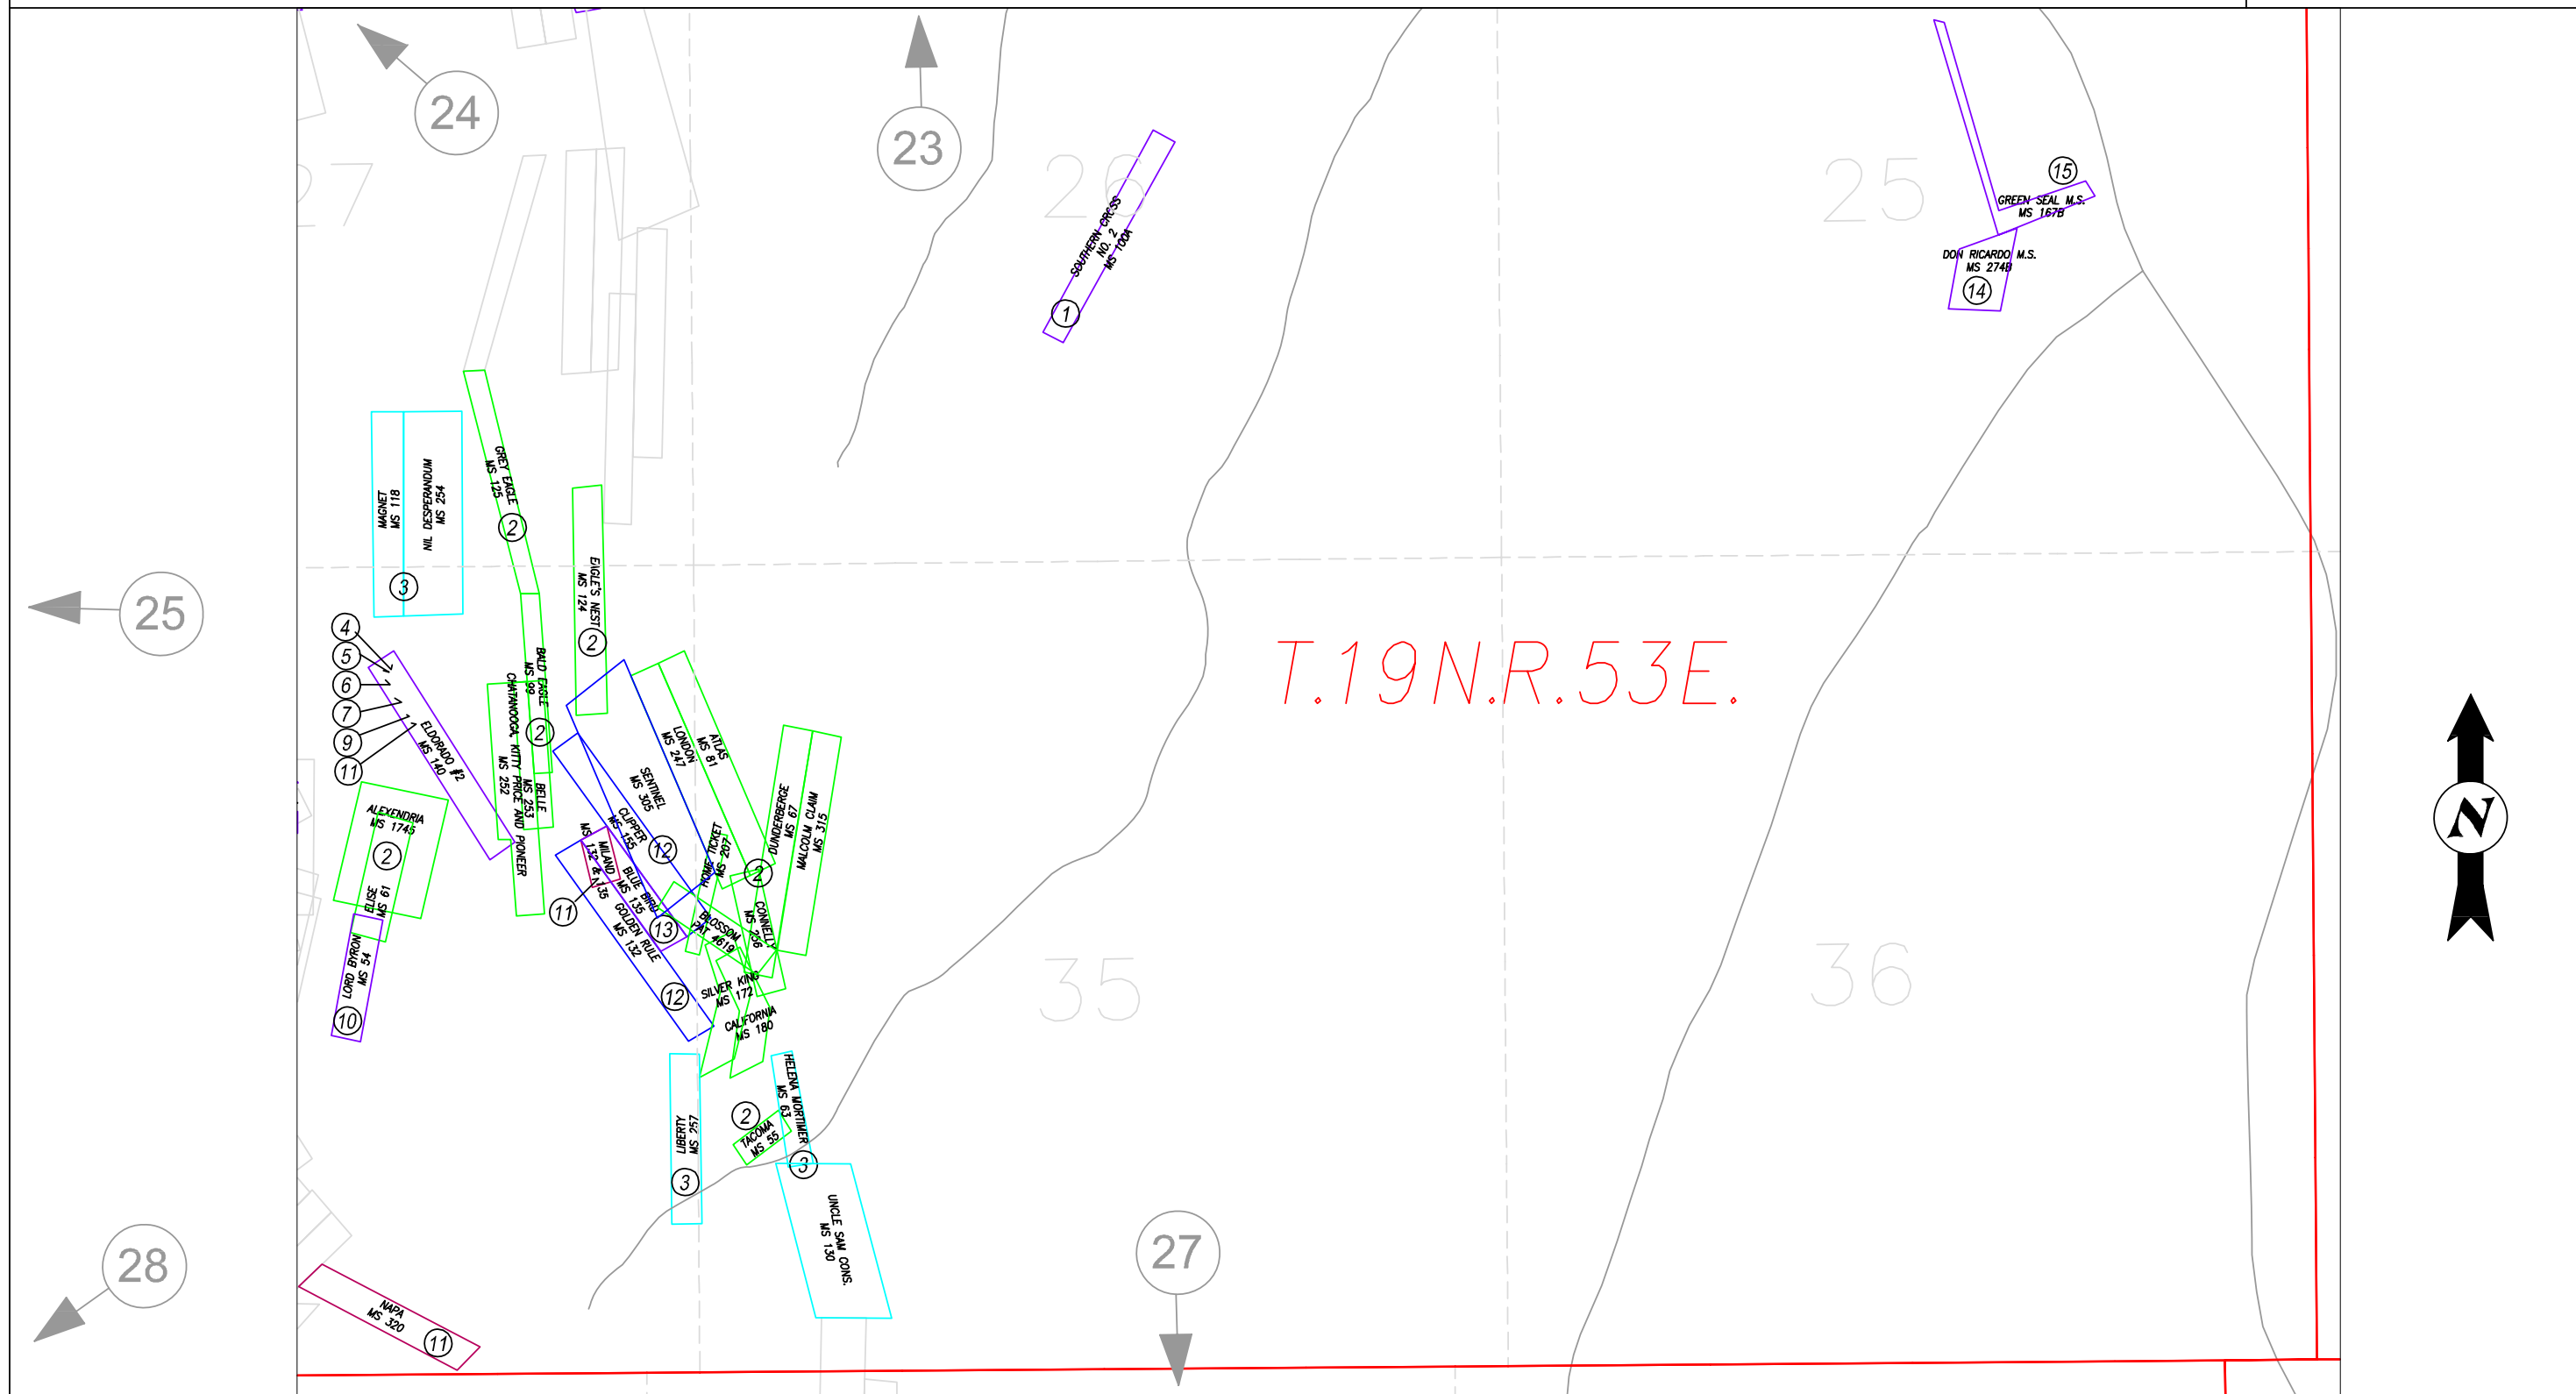

MINERAL PATENTS

09-26

NOTE: This plot is for assessment purposes only and does not represent a survey. No liability is assumed as to the accuracy of the data delineated herein. Use of this plot for other than assessment purposes is forbidden unless approved by the Eureka County Assessor's Office.

EUREKA MINING DISTRICT

EUCLAS/NOV 2005/MM

SCALE: 1"=1100'

EUREKA COUNTY