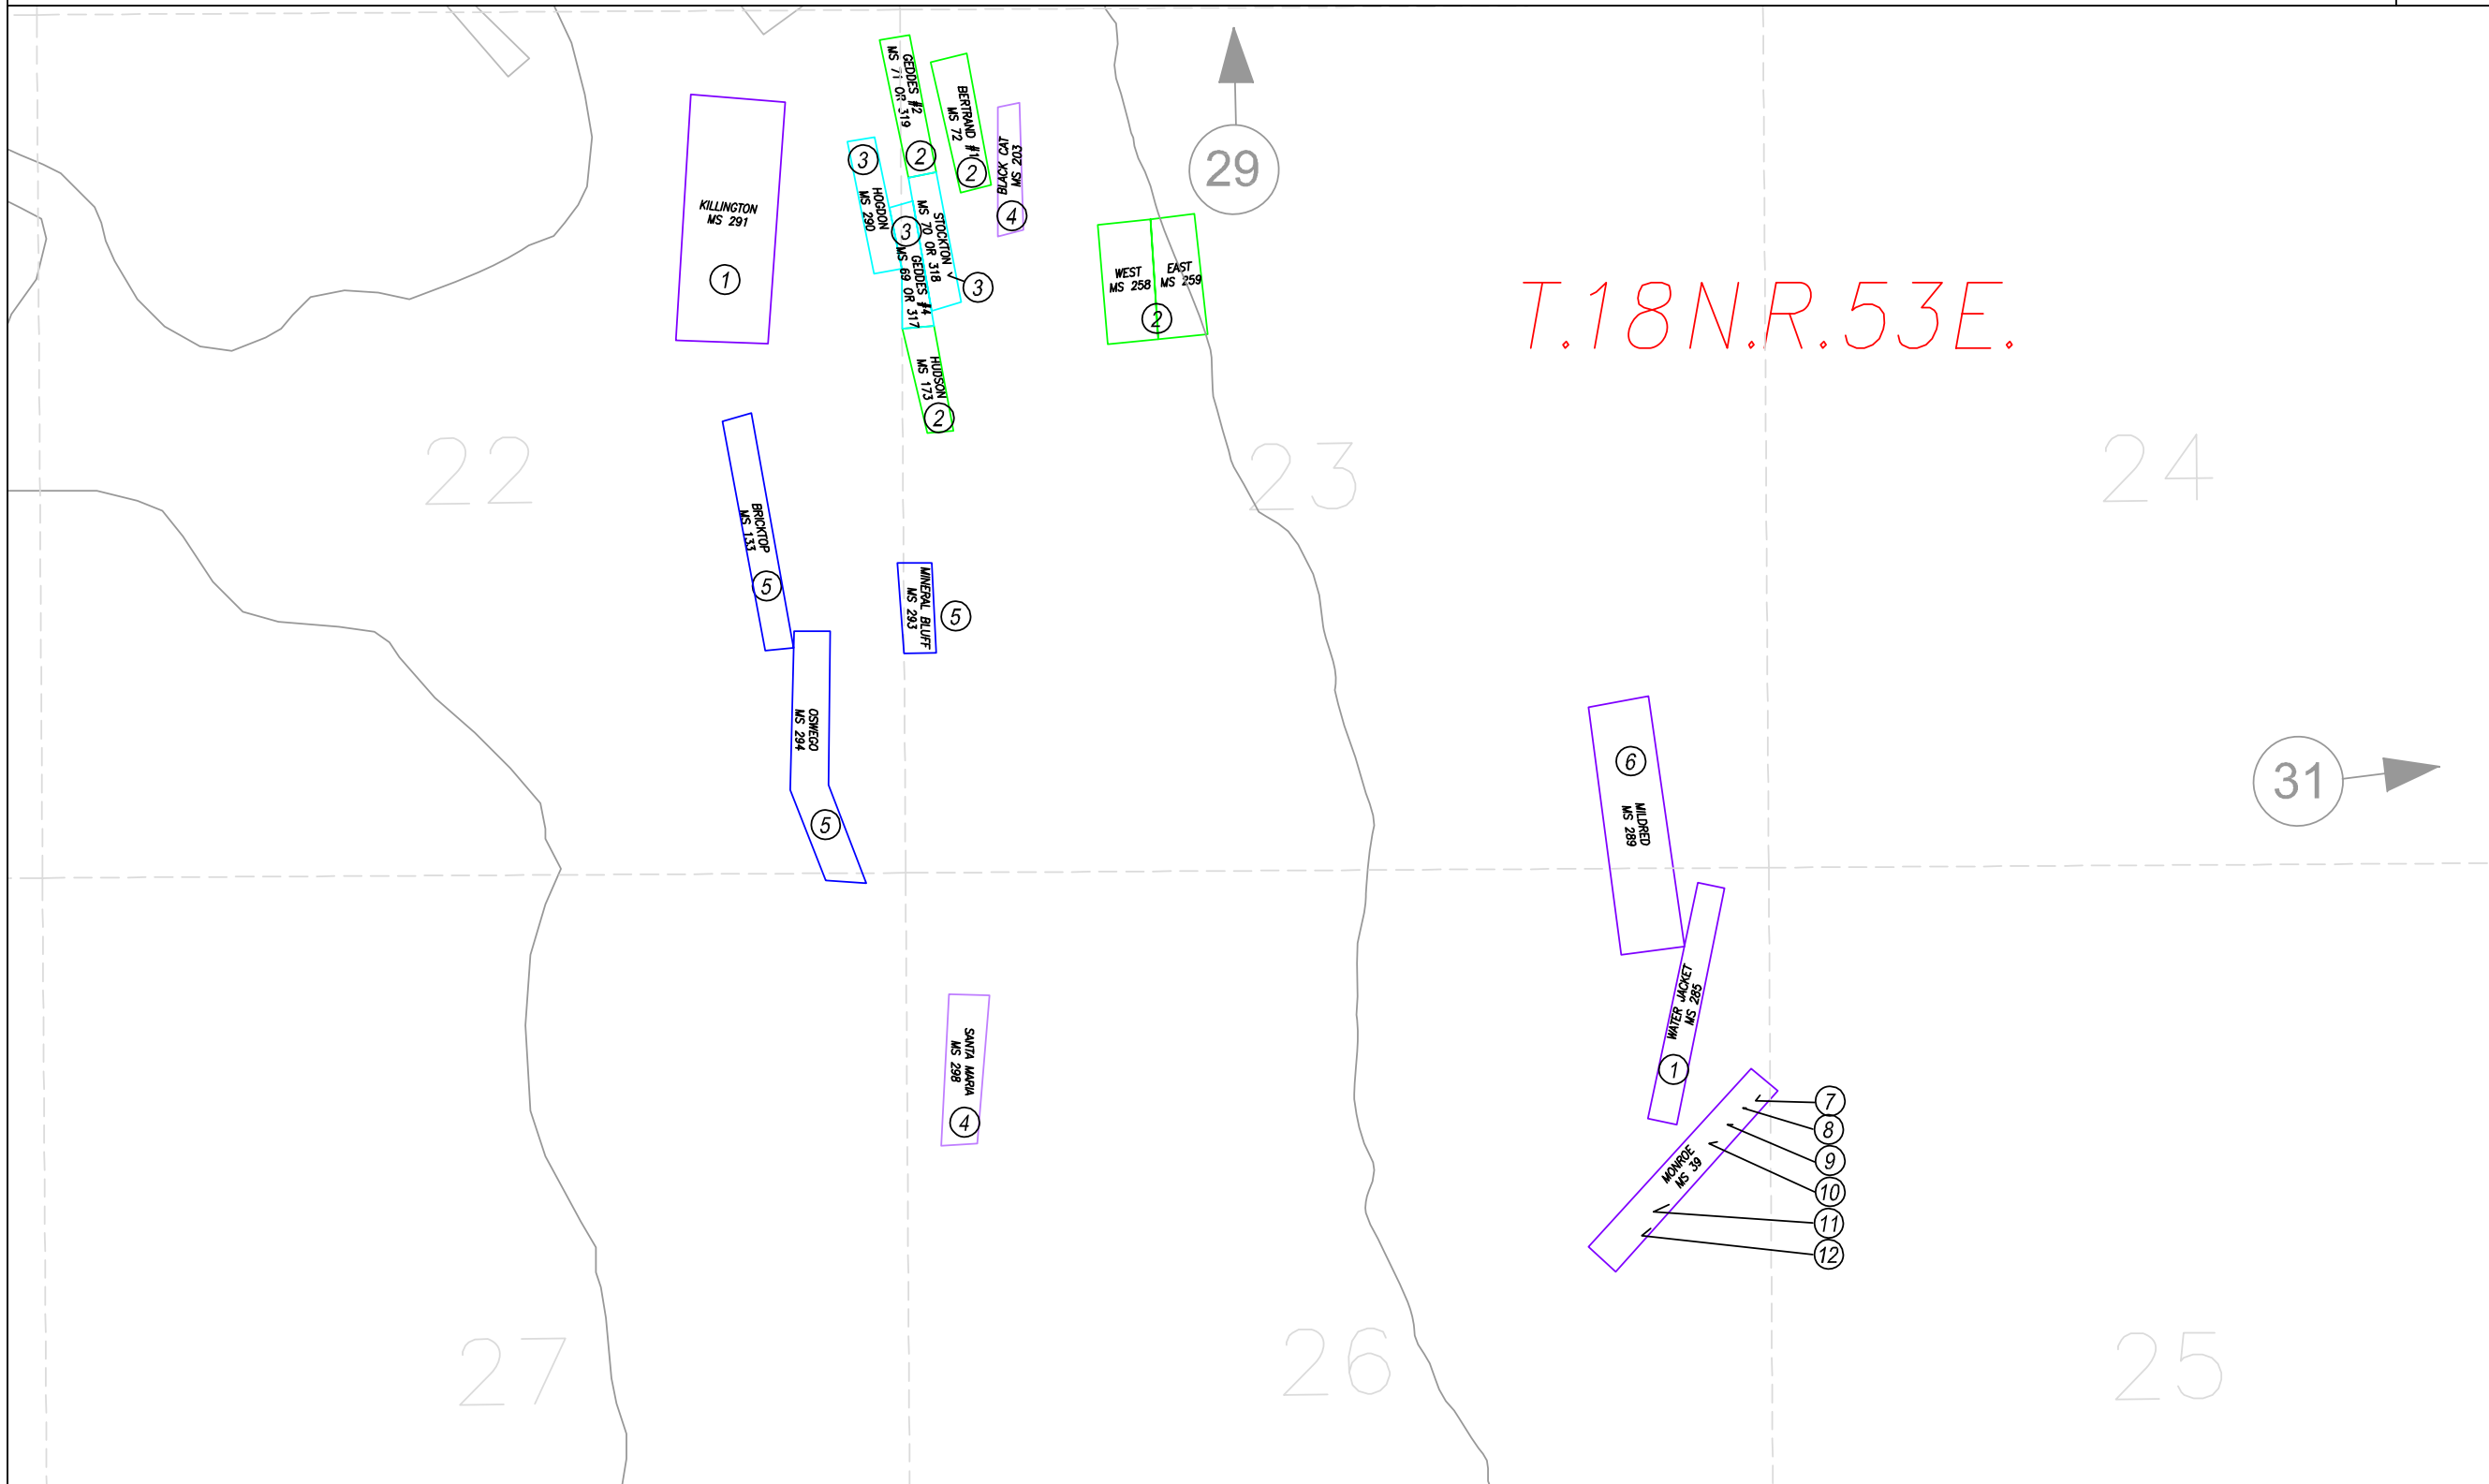

MINERAL PATENTS

09-30

T.18N.R.53E.

NOTE: This plot is for assessment purposes only and does not represent a survey. No liability is assumed as to the accuracy of the data delineated hereon. Use of this plot for other than assessment purposes is forbidden unless approved by the Eureka County Assessor's Office.

SECRET CANYON MINING DISTRICT

EUCDAS/NDV 2005/MM

SCALE: 1"=1100'

EUREKA COUNTY