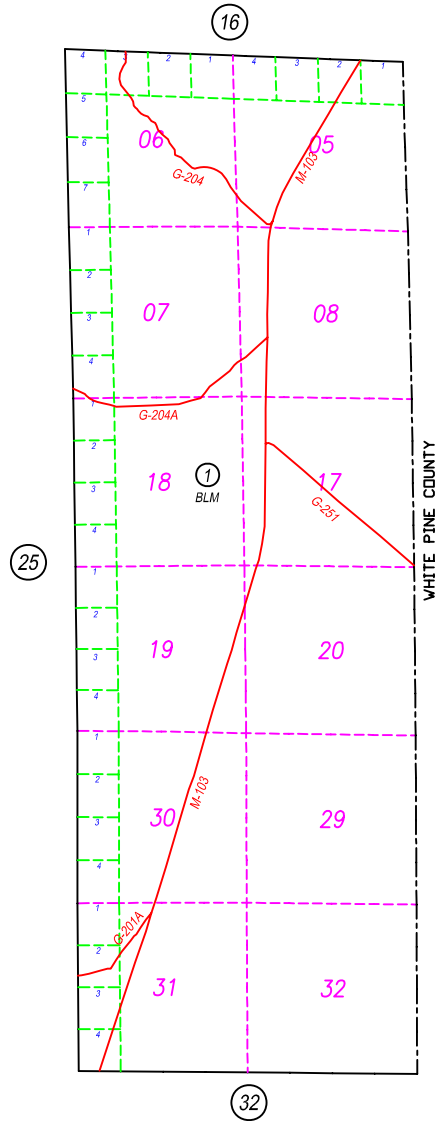

T17N, R54E

08-26

EUCDAS/MAY 2000/1M

SCALE: 1"=400'

EUREKA COUNTY