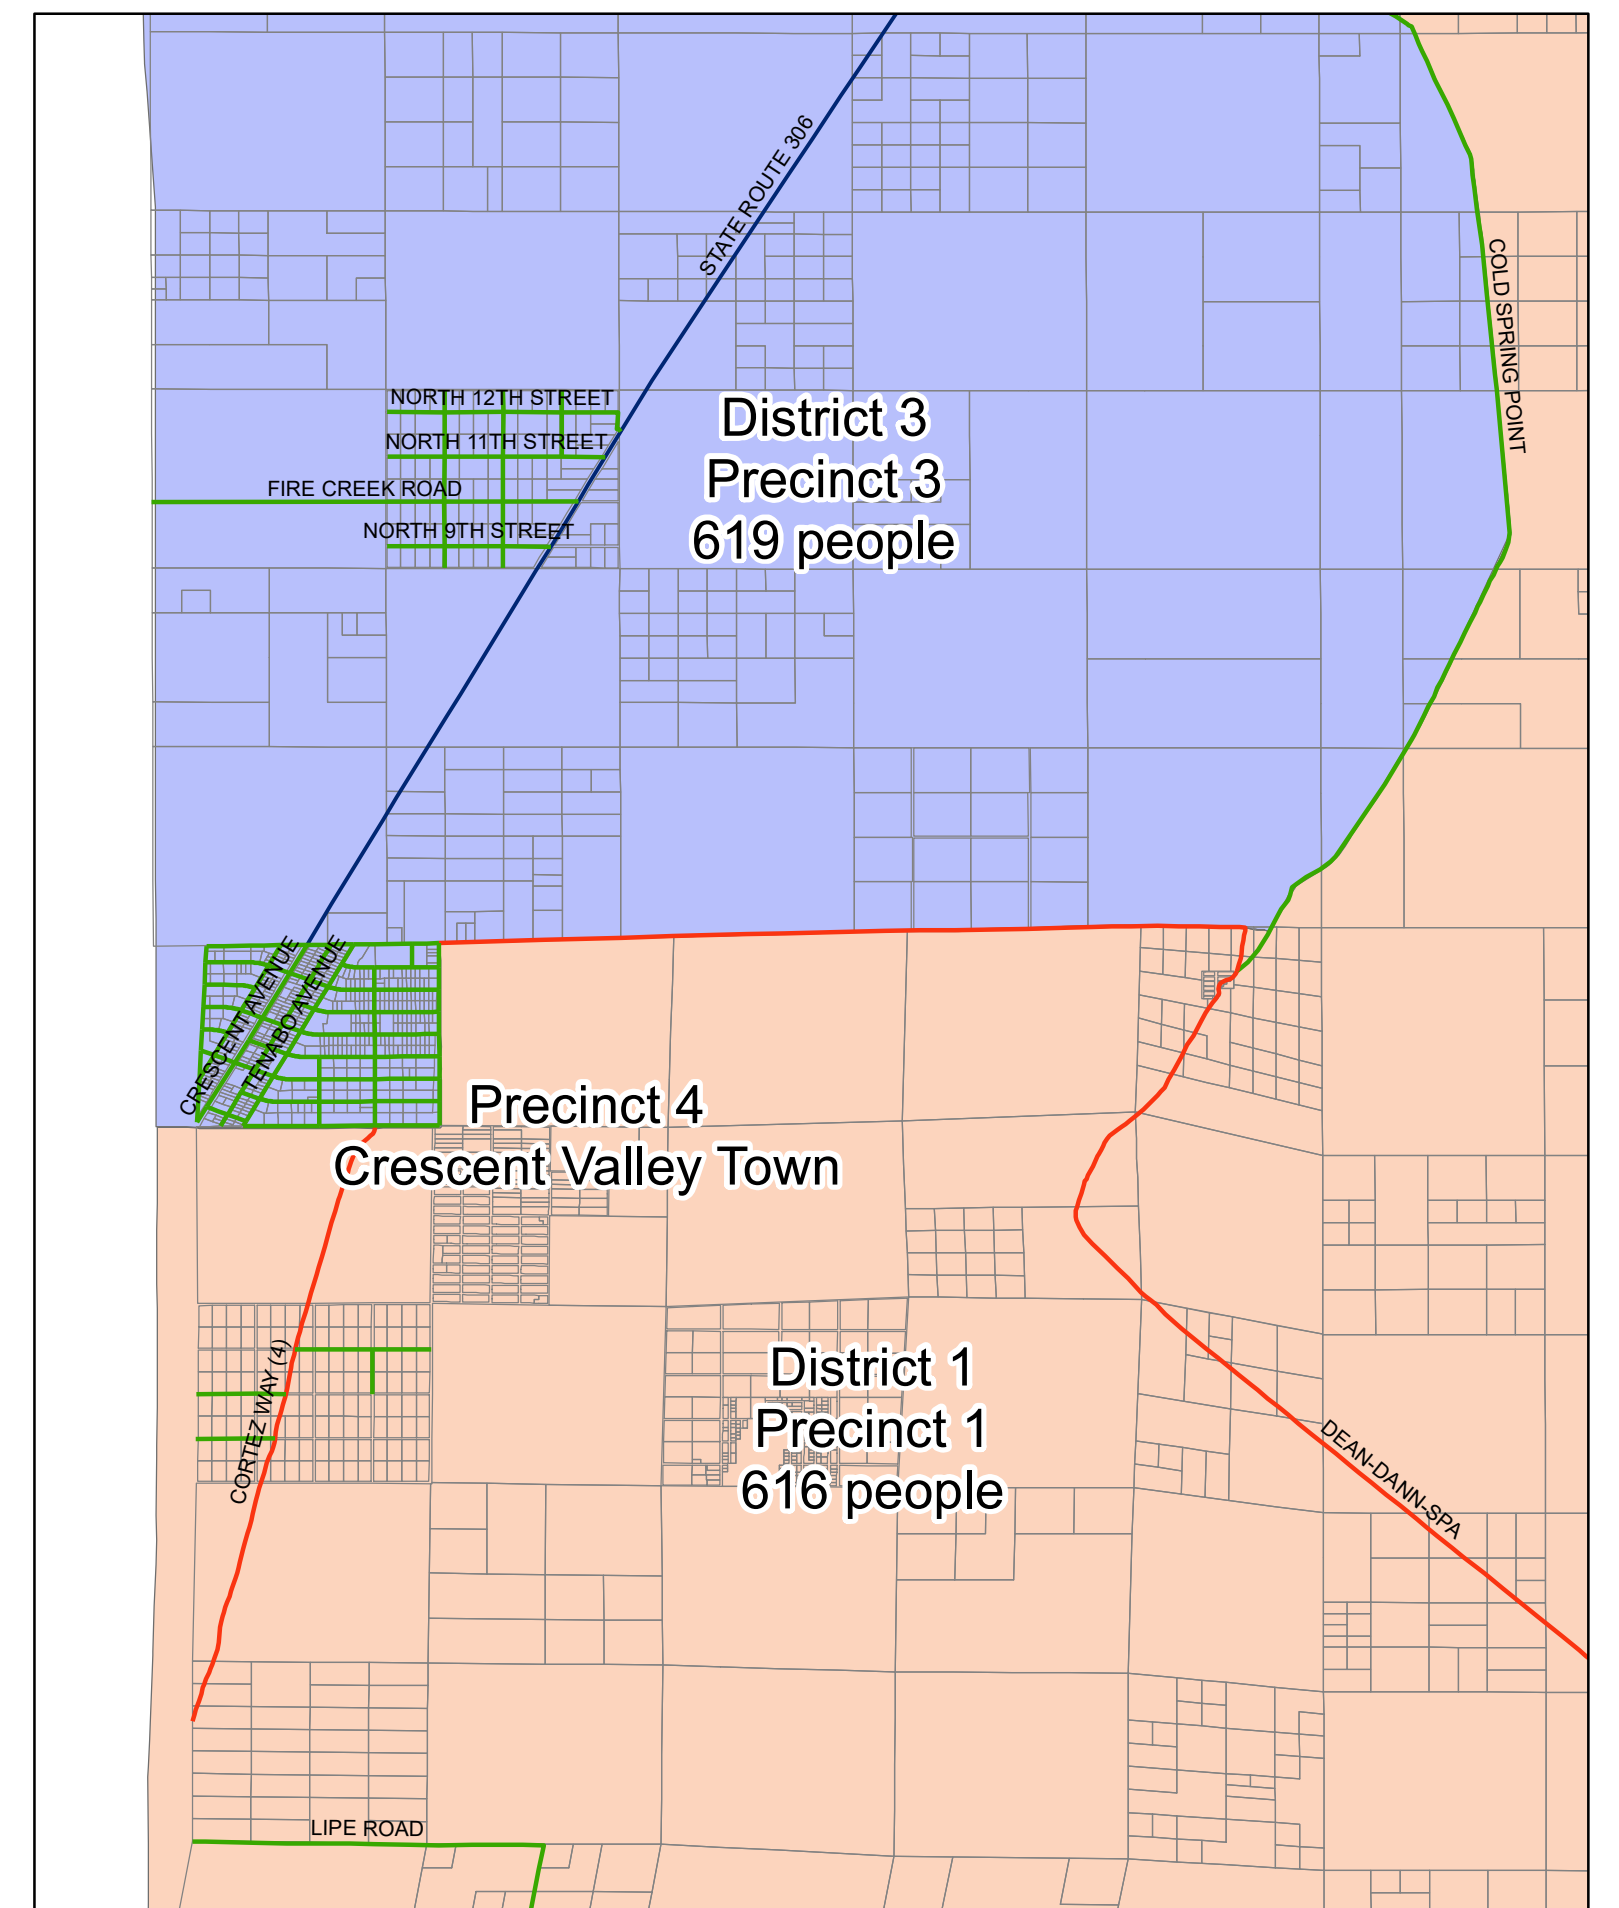

2021 Commissioner Districts/Voter Precincts

Elko County

Elko County

Lander County

White Pine County

Nye County

Commissioner Districts/Voter Precincts

- District 1/Precinct 1
- District 2/Precinct 2
- District 3/Precincts 3 & 4