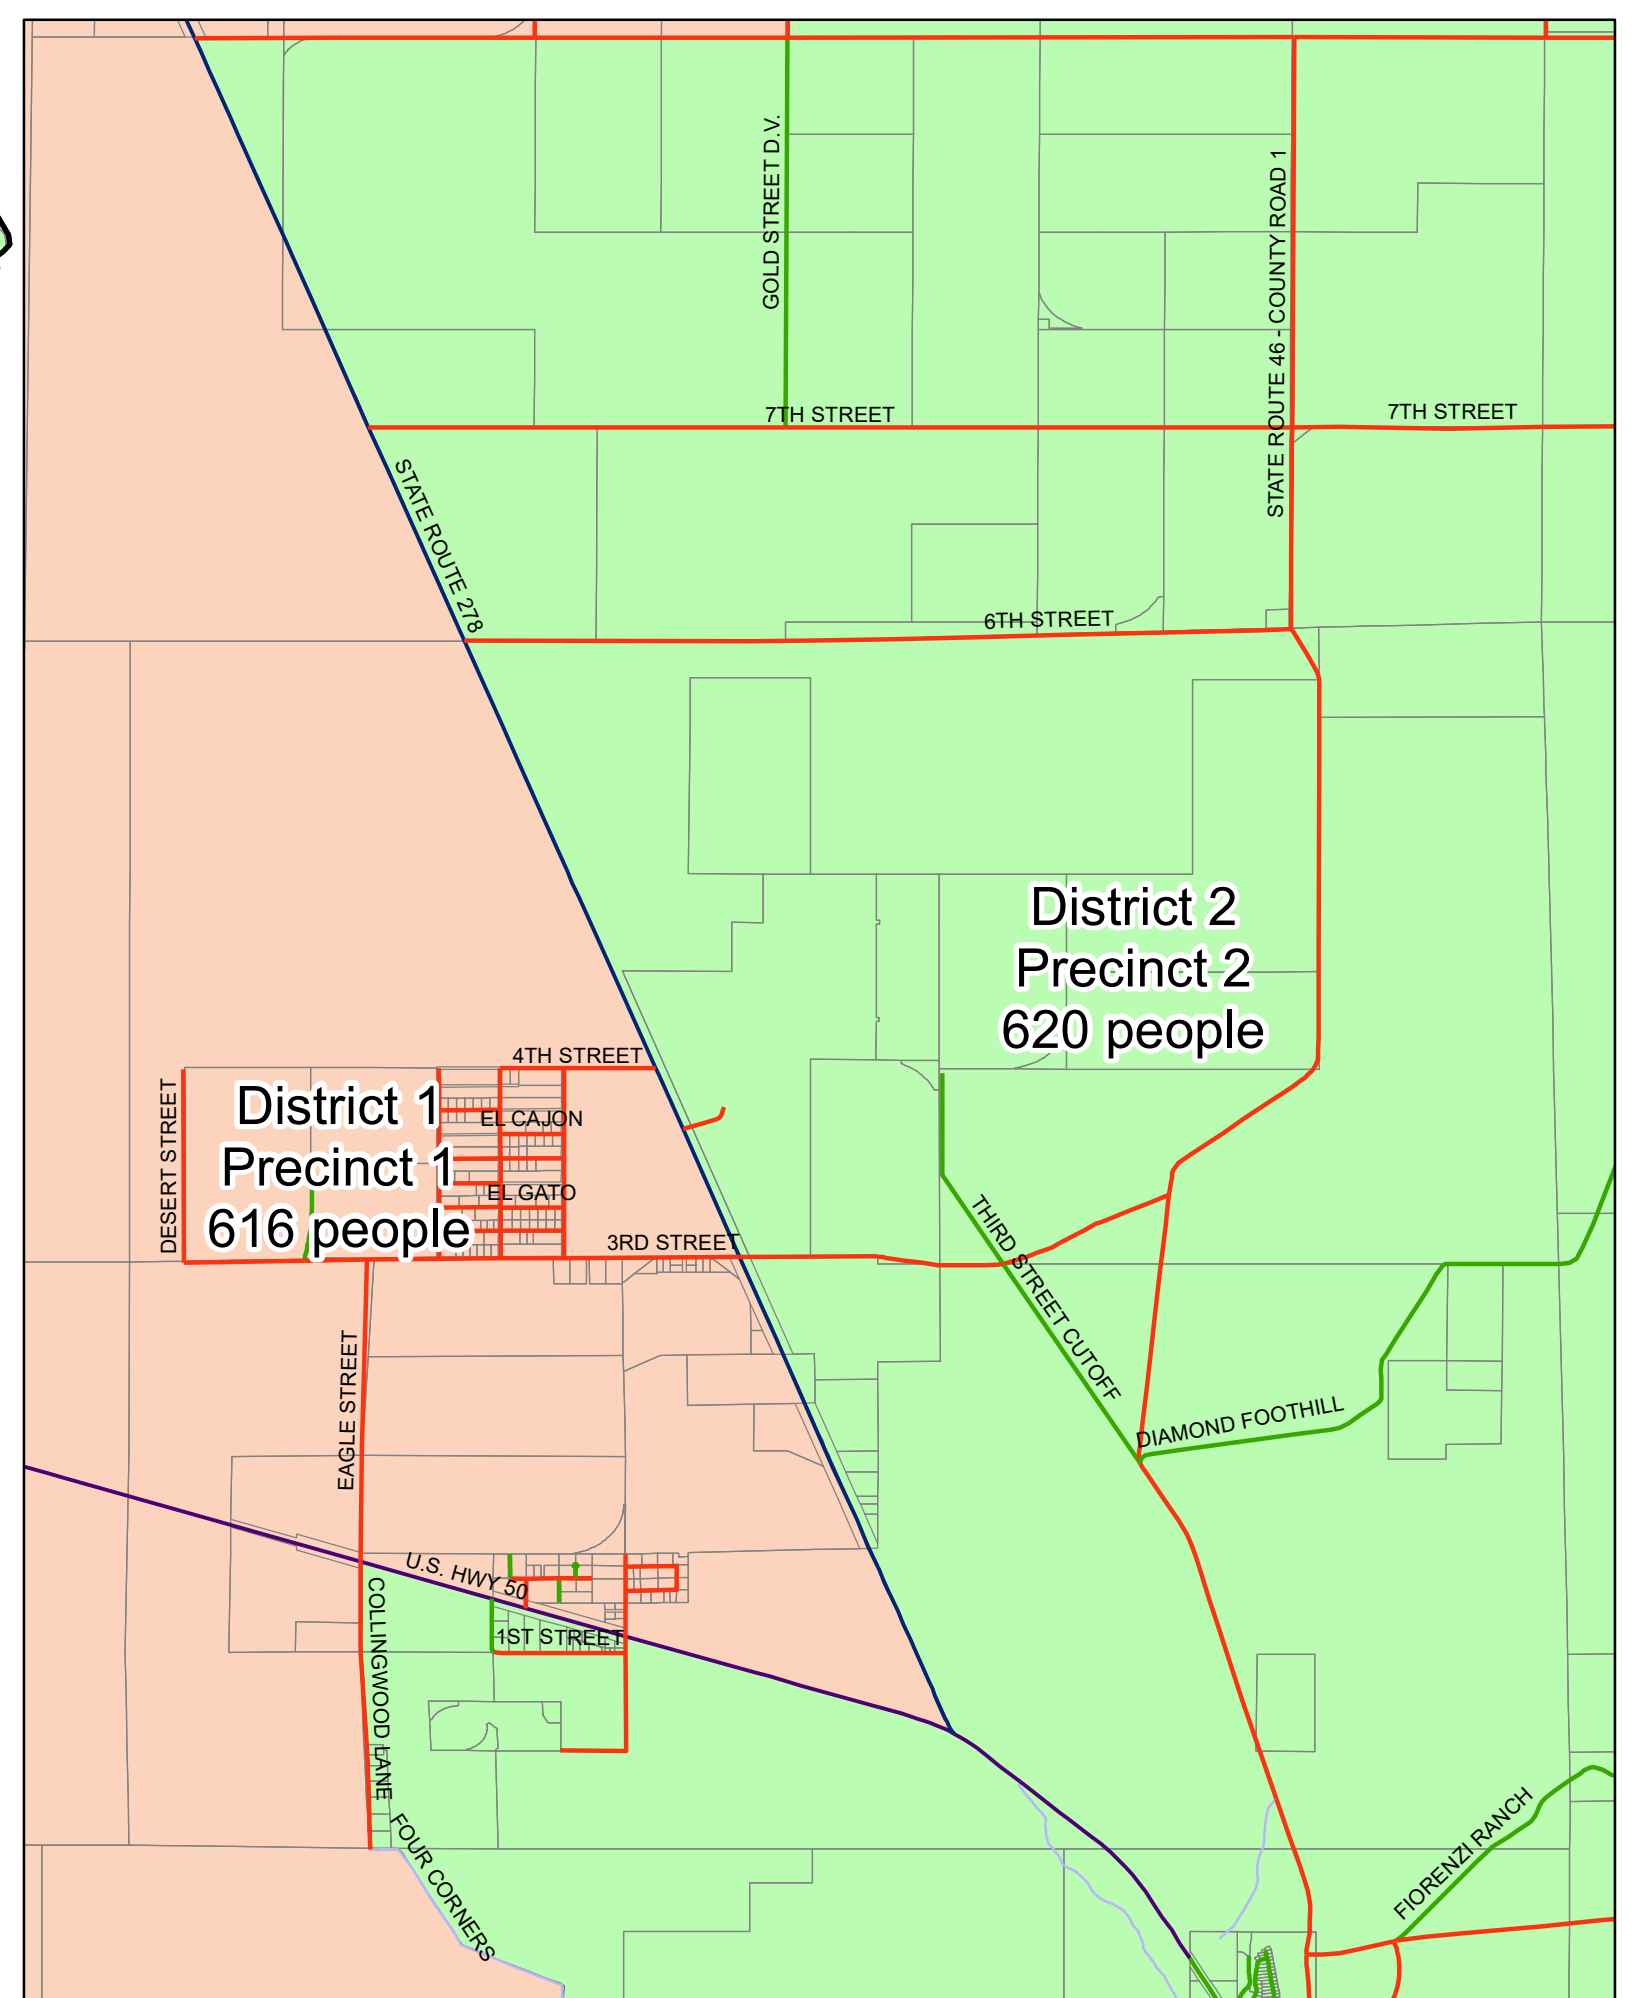

2021 Commissioner Districts/Voter Precincts

Elko County

Elko County

Lander County

White Pine County

Nye County

Commissioner Districts/Voter Precincts

- District 1/Precinct 1
- District 2/Precinct 2
- District 3/Precincts 3 & 4