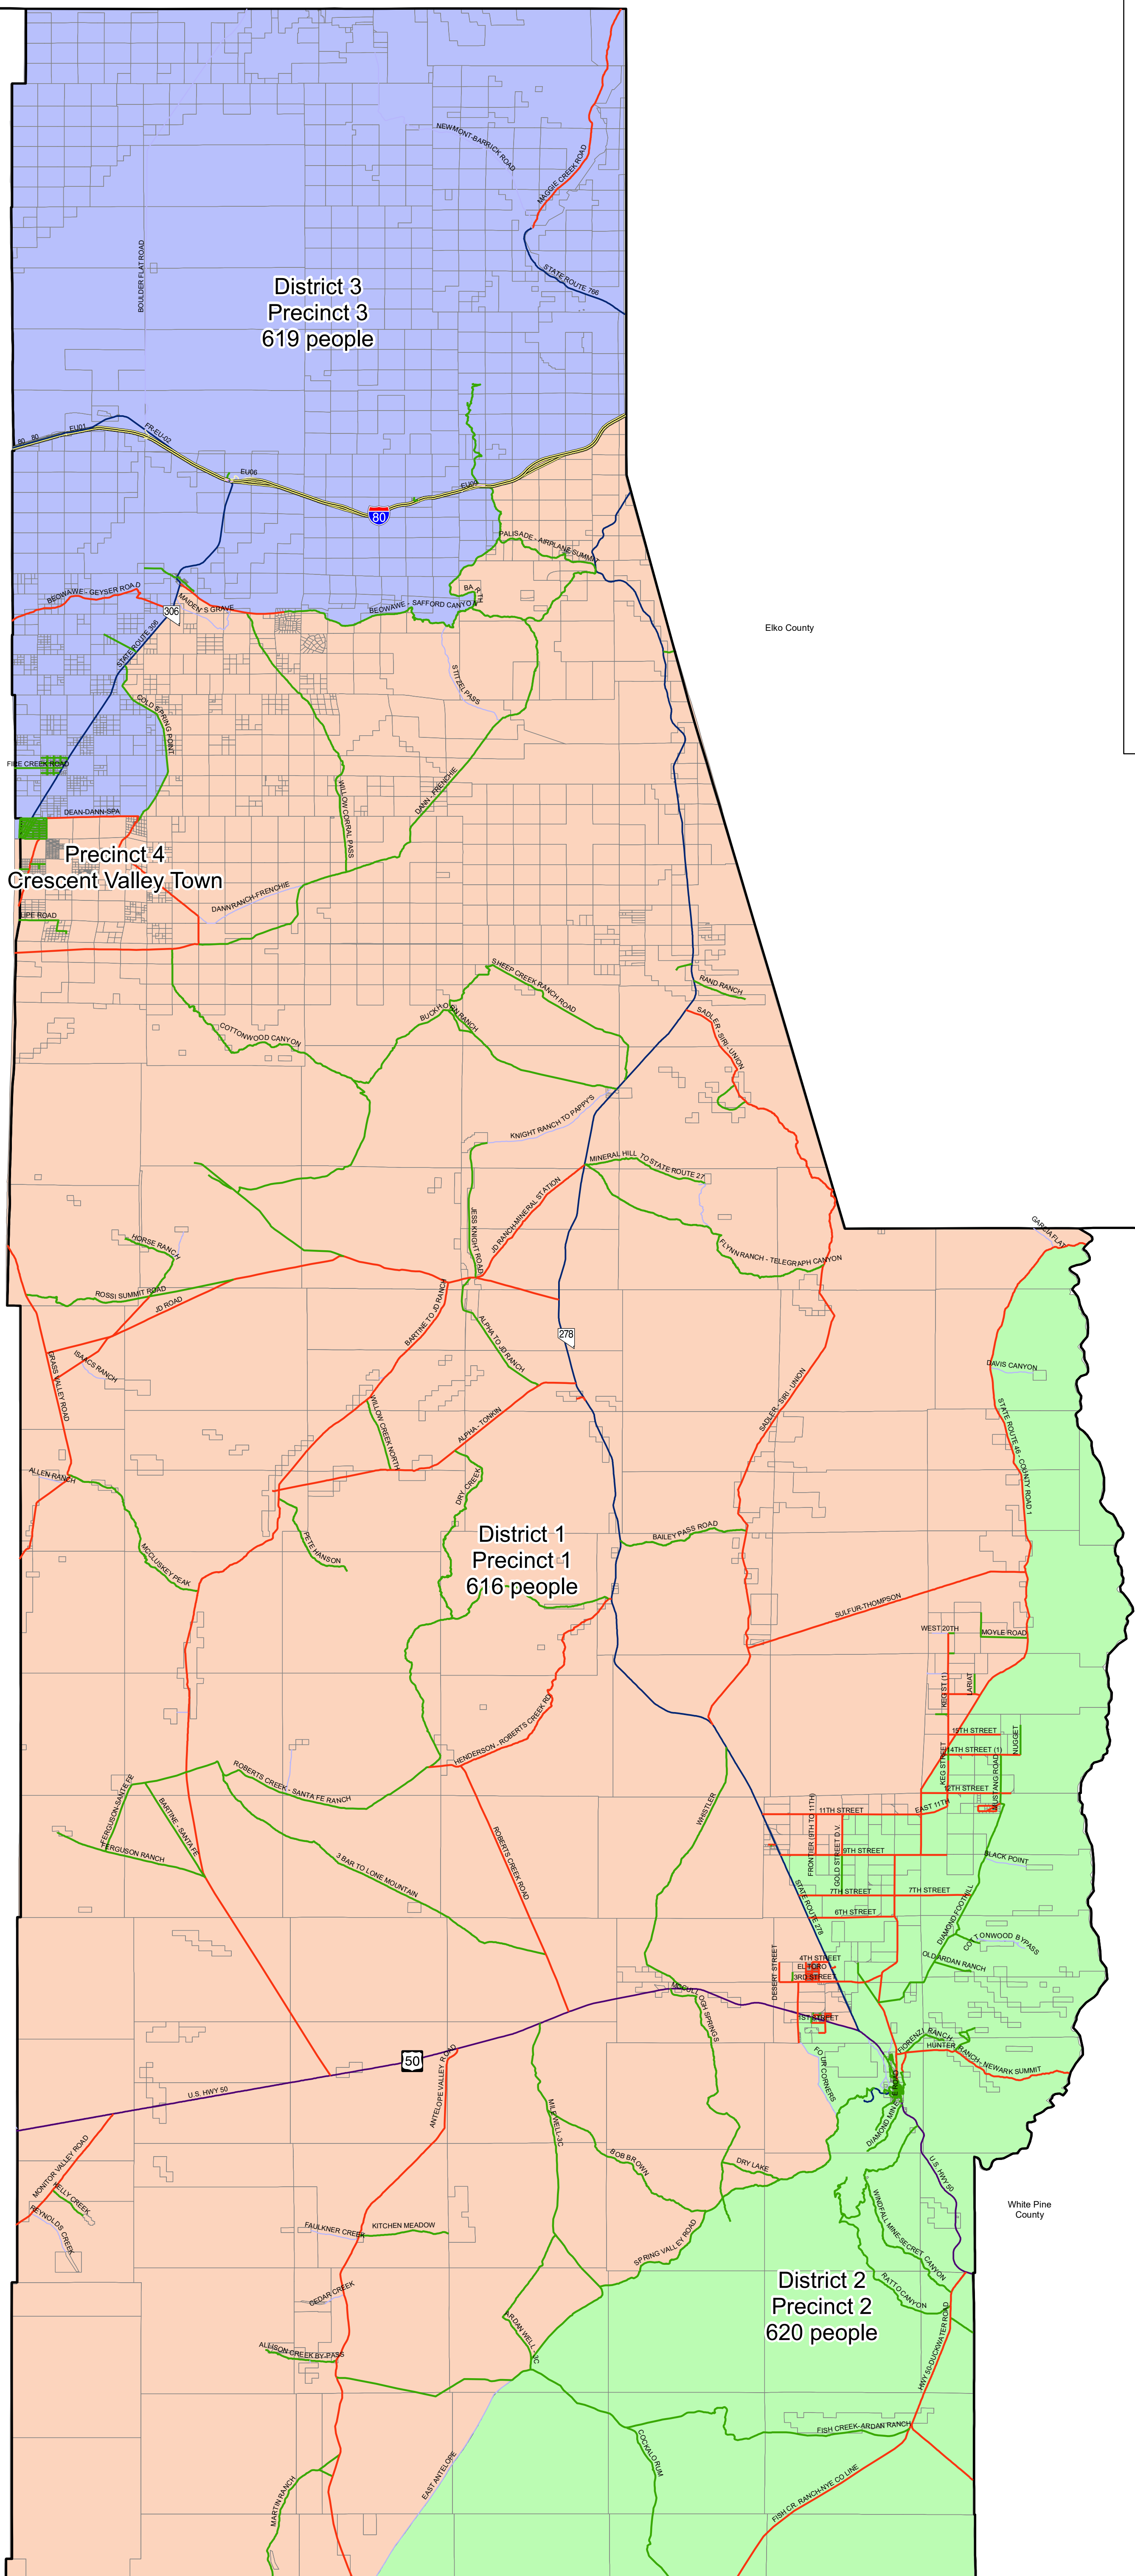

2021 Commissioner Districts/Voter Precincts

Elko County

Elko County

Lander County

White Pine County

Nye County

Commissioner Districts/Voter Precincts

- District 1/Precinct 1
- District 2/Precinct 2
- District 3/Precincts 3 & 4