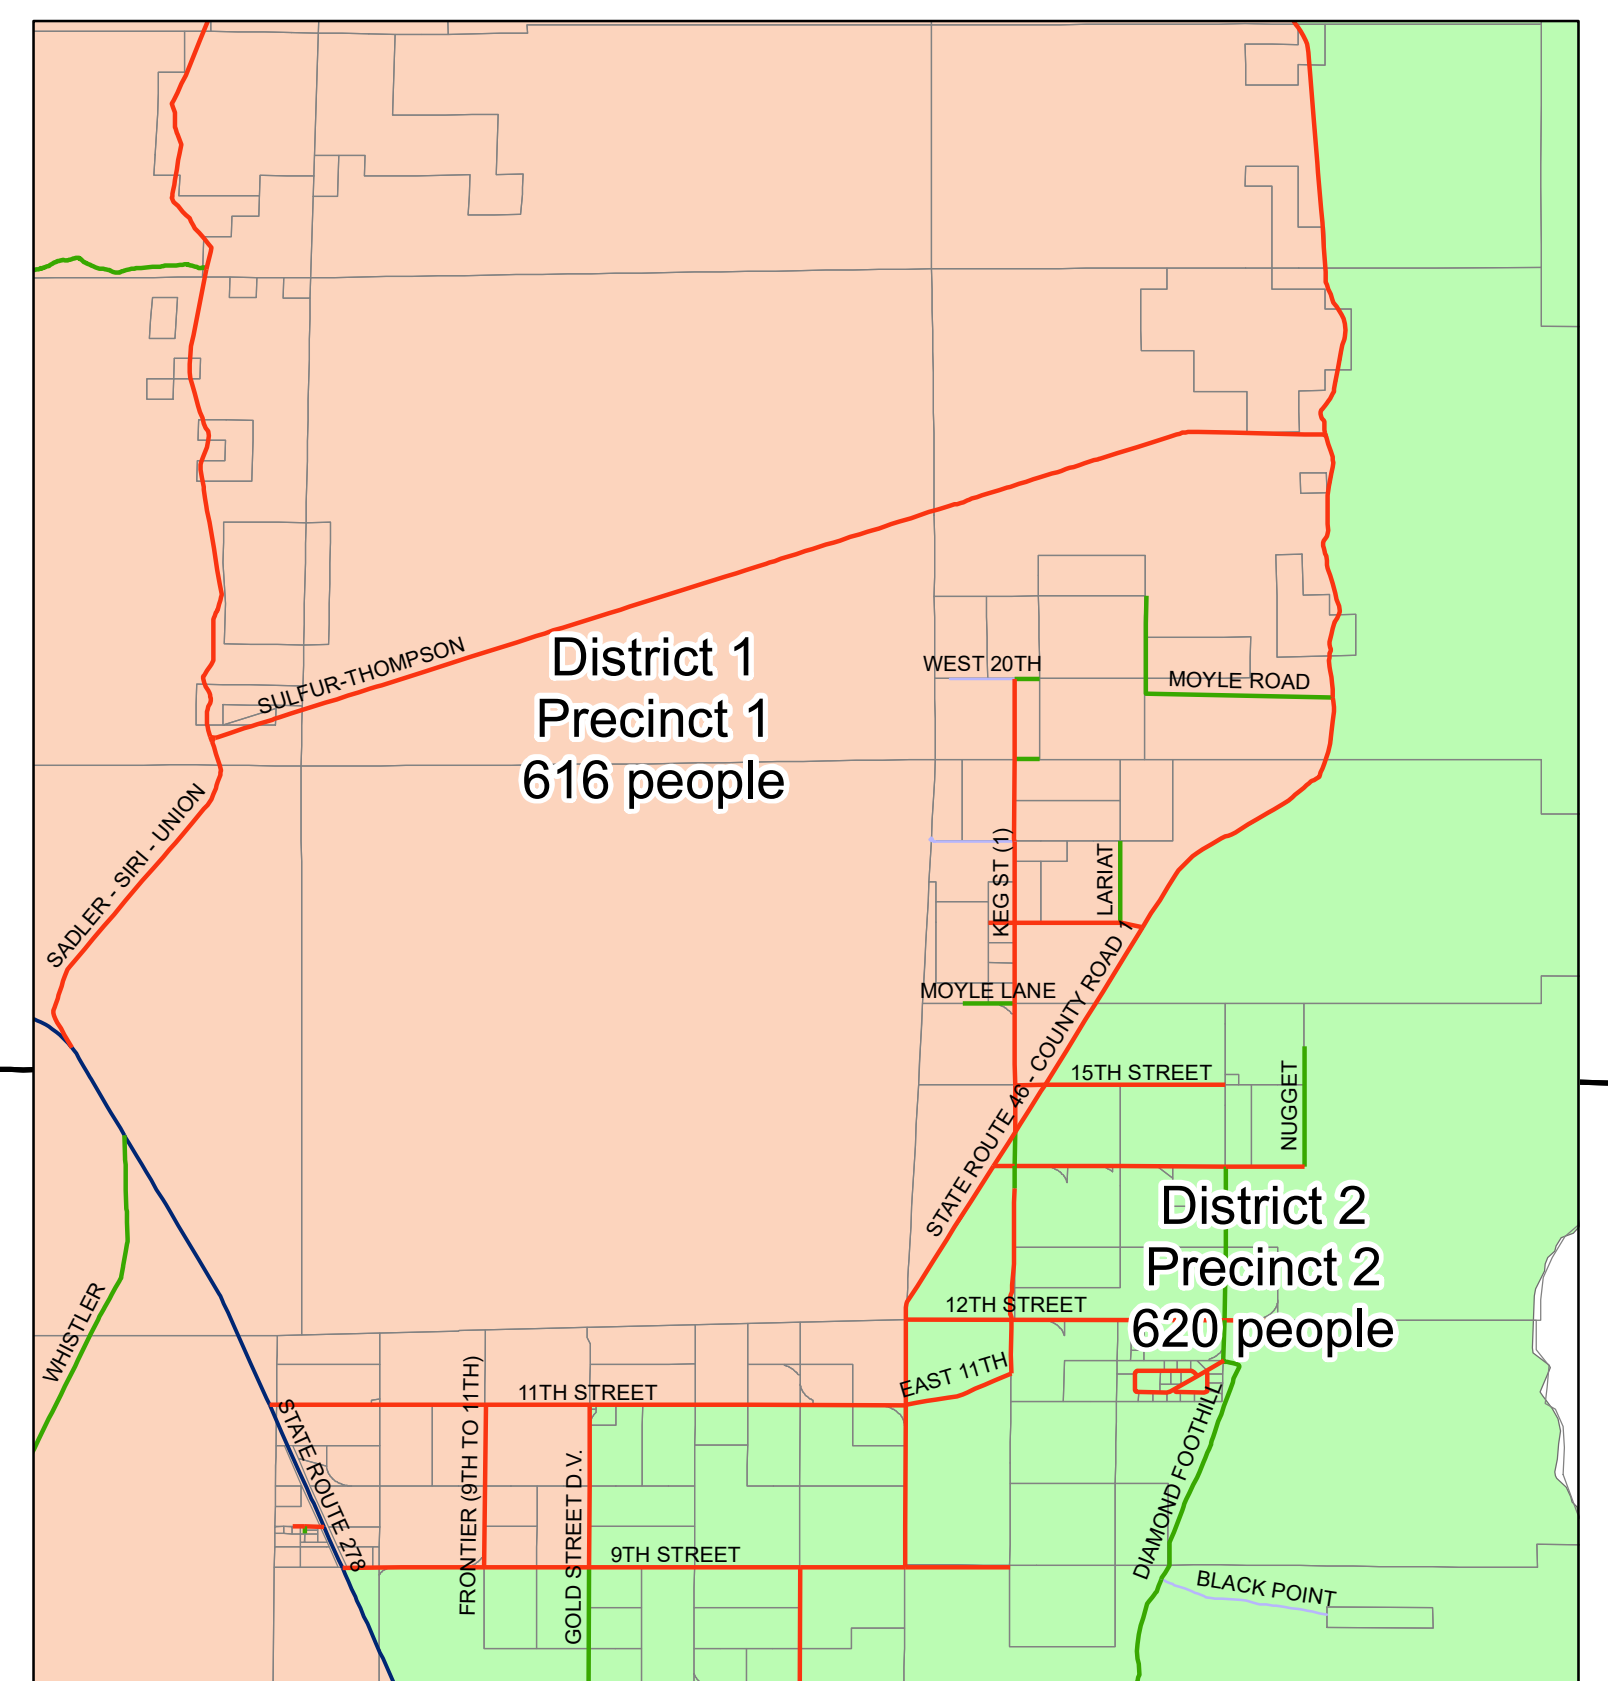

2021 Commissioner Districts/Voter Precincts

Elko County

Elko County

Lander County

White Pine County

Nye County

Commissioner Districts/Voter Precincts

- District 1/Precinct 1
- District 2/Precinct 2
- District 3/Precincts 3 & 4