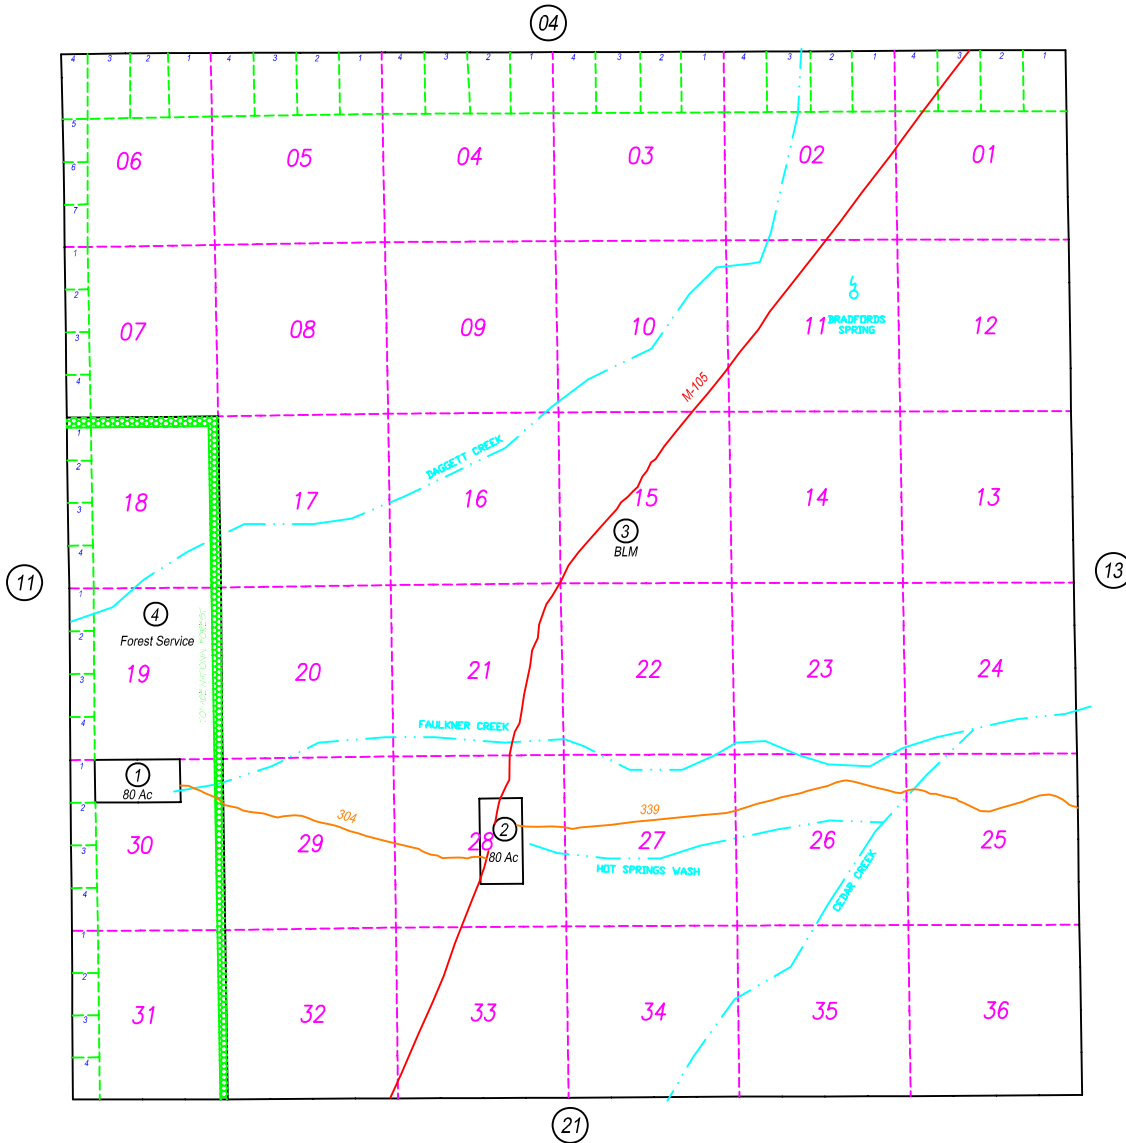

T18N, R50E

08-12

EUCDAS/MAY 2000/1M
SCALE: 1"=4000'

EUREKA COUNTY