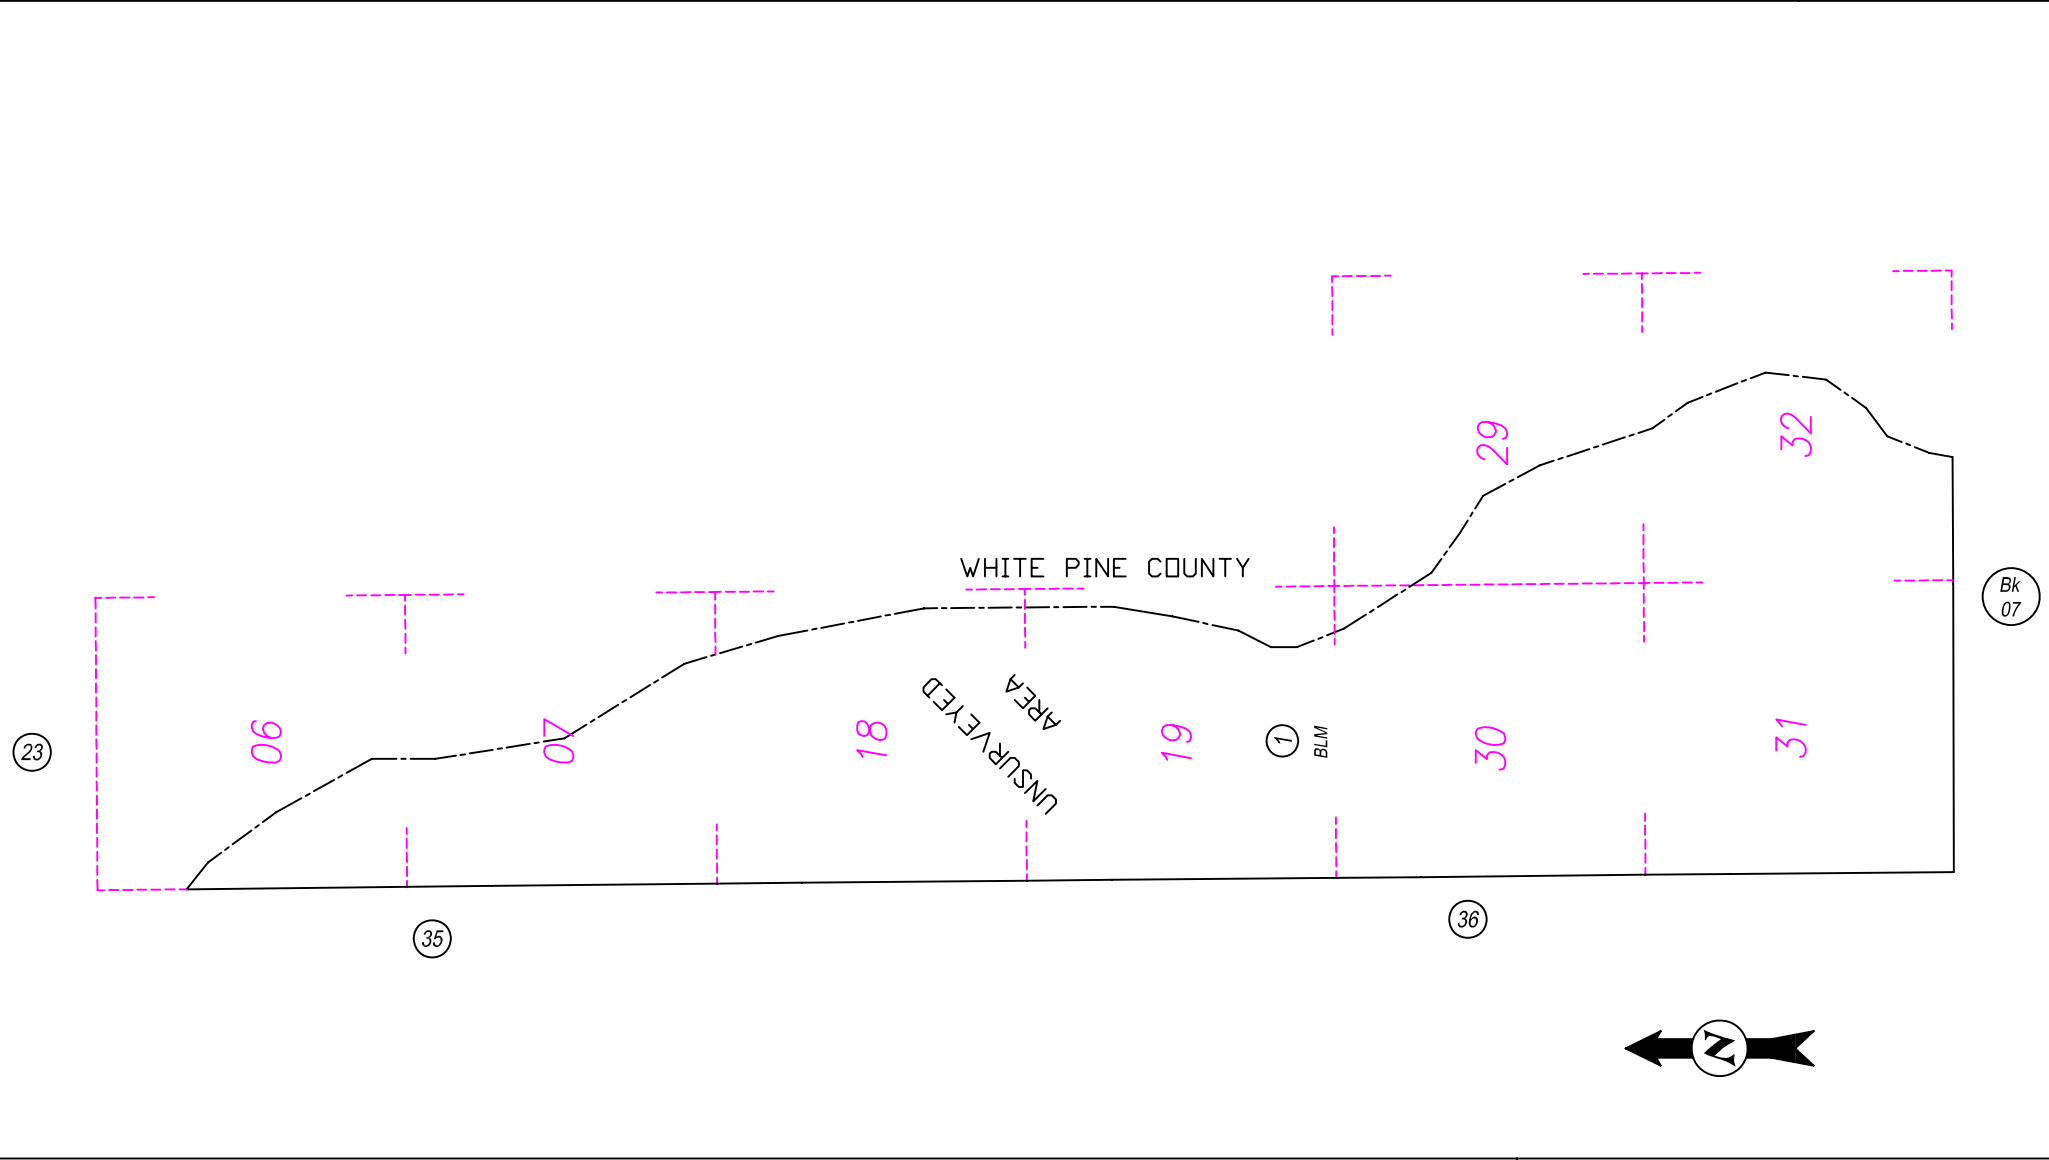

T24N, R55E

06-37

EUCDAS/MAY 2000/1M
SCALE: 1"=200'

EUREKA COUNTY