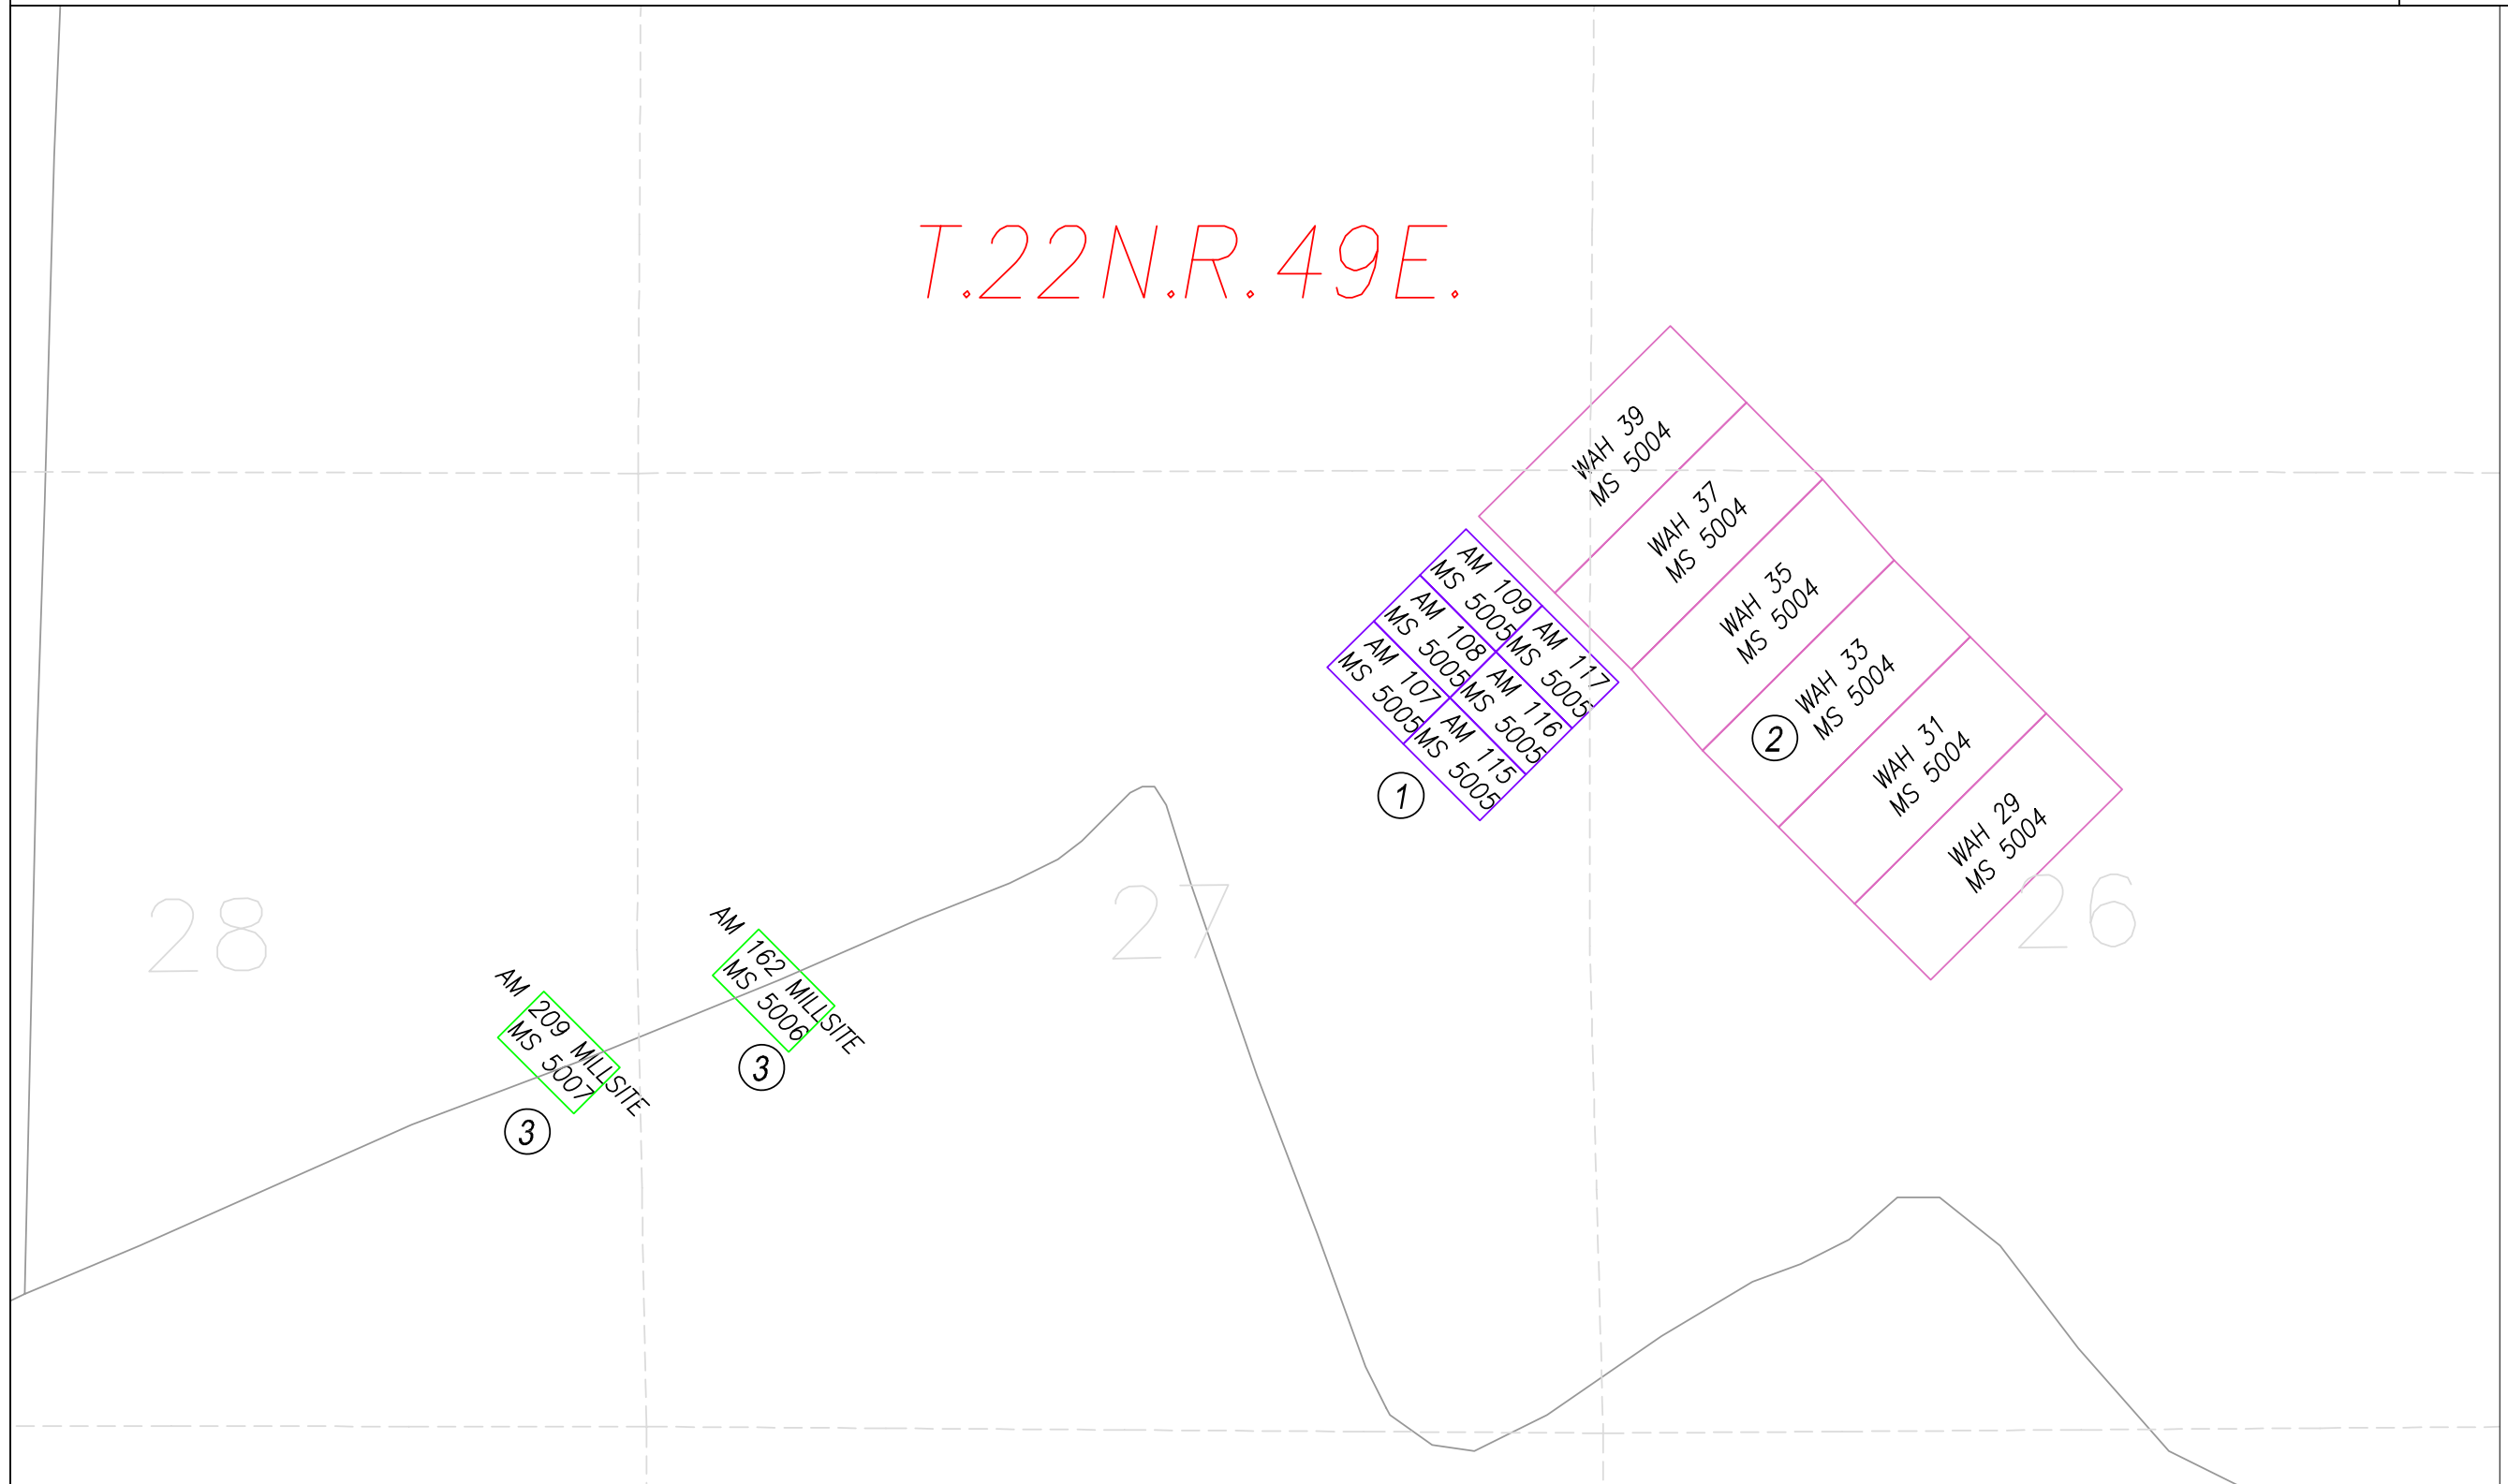

MINERAL PATENTS

09-18

T.22N.R.49E.

NOTE: This plot is for assessment purposes only and does not represent a survey. No liability is assumed as to the accuracy of the data delineated hereon. Use of this plot for other than assessment purposes is forbidden unless approved by the Eureka County Assessor's Office.

REV/EUCDAS/NDV 2006/MM

EUCDAS/NDV 2005/MM

SCALE: 1"=1000'

EUREKA COUNTY