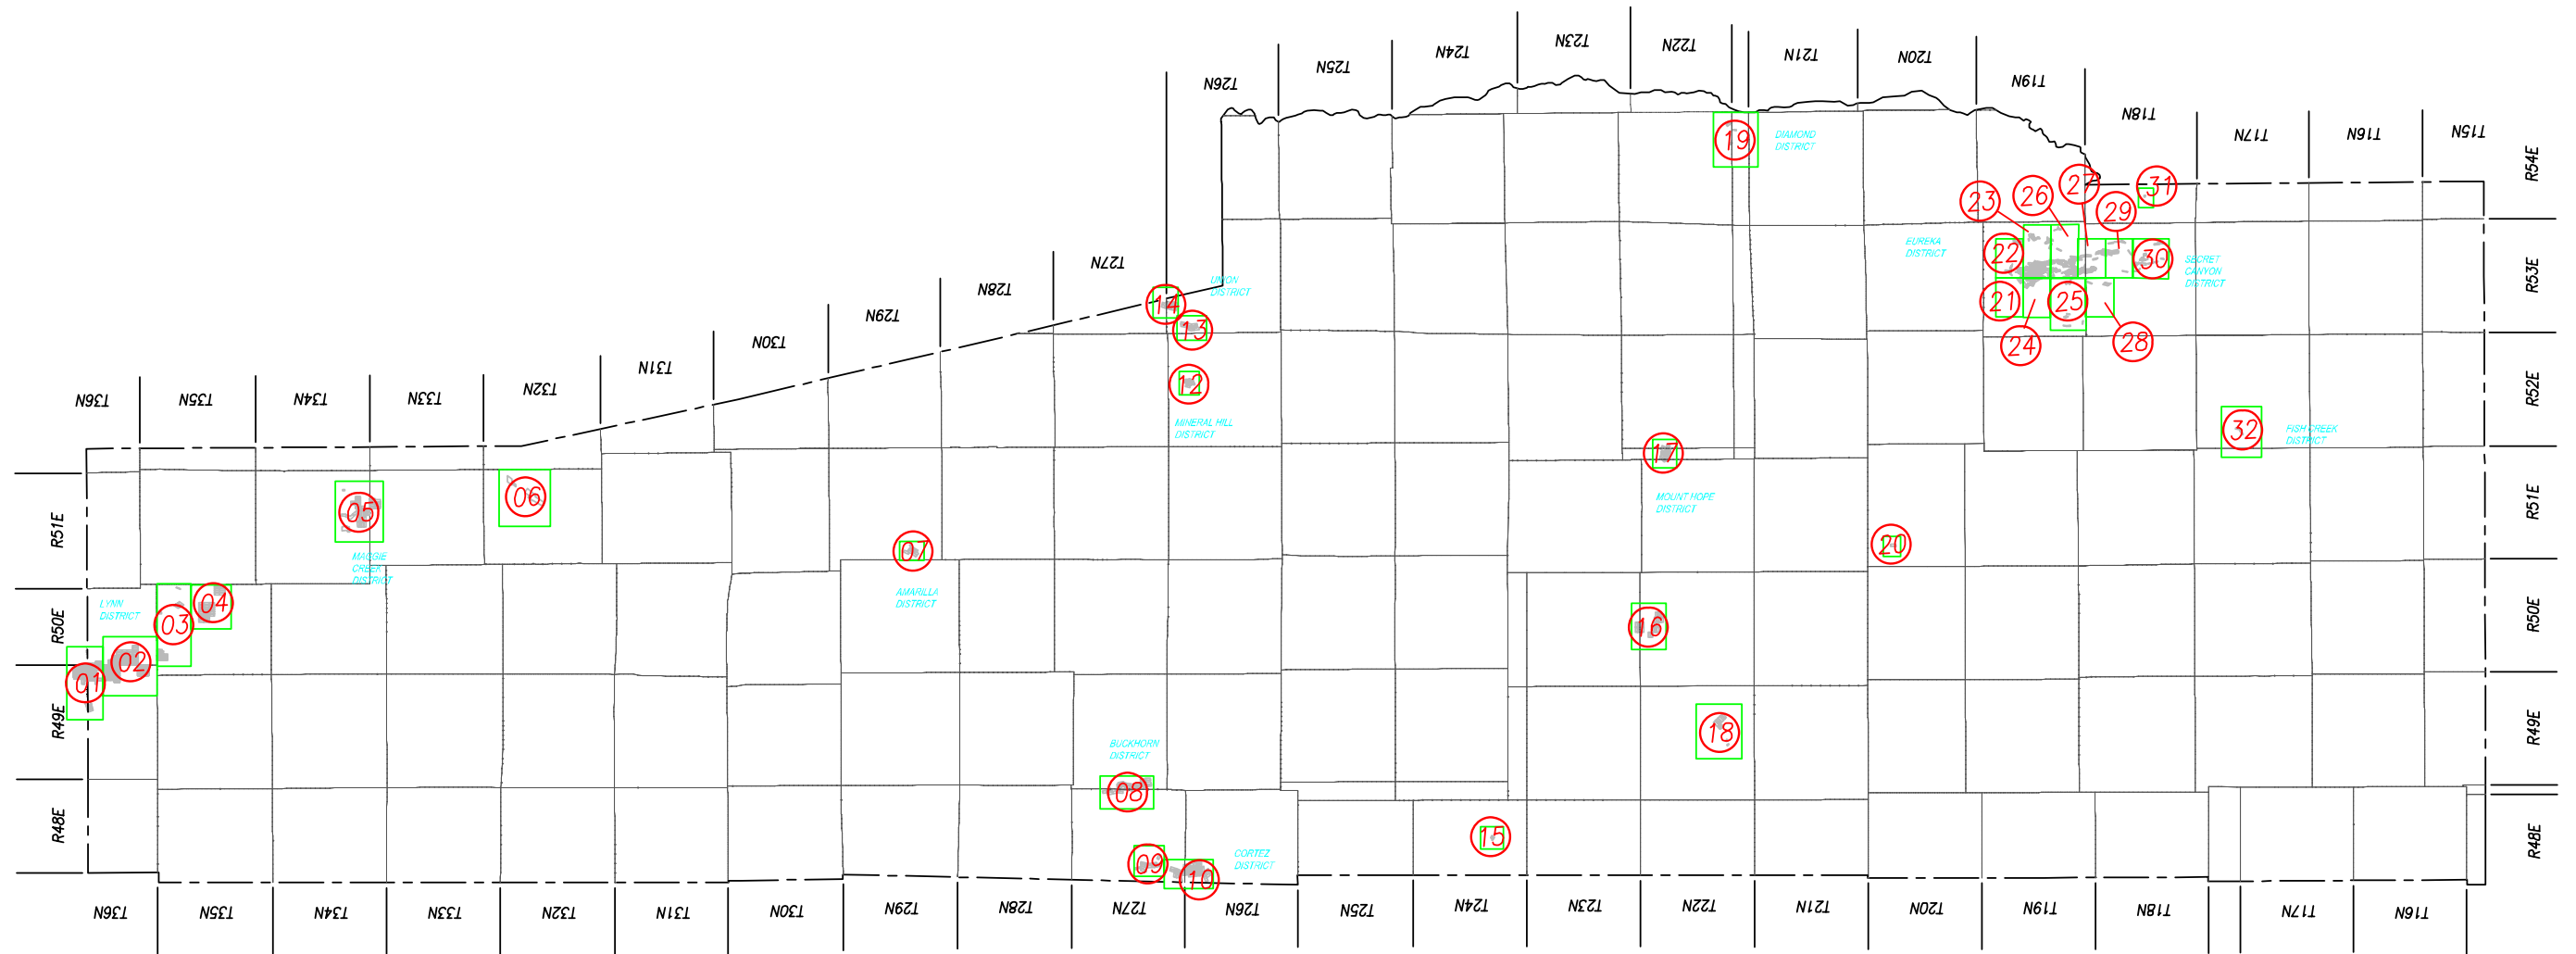

MINERAL PATENTS

INDEX

NOTE: This plot is for assessment purposes only and does not represent a survey. No liability is assumed as to the accuracy of the data delineated herein. Use of this plot for other than assessment purposes is forbidden unless approved by the Eureka County Assessor's Office.

EUCDAS/NOV 2005/MM

EUREKA COUNTY