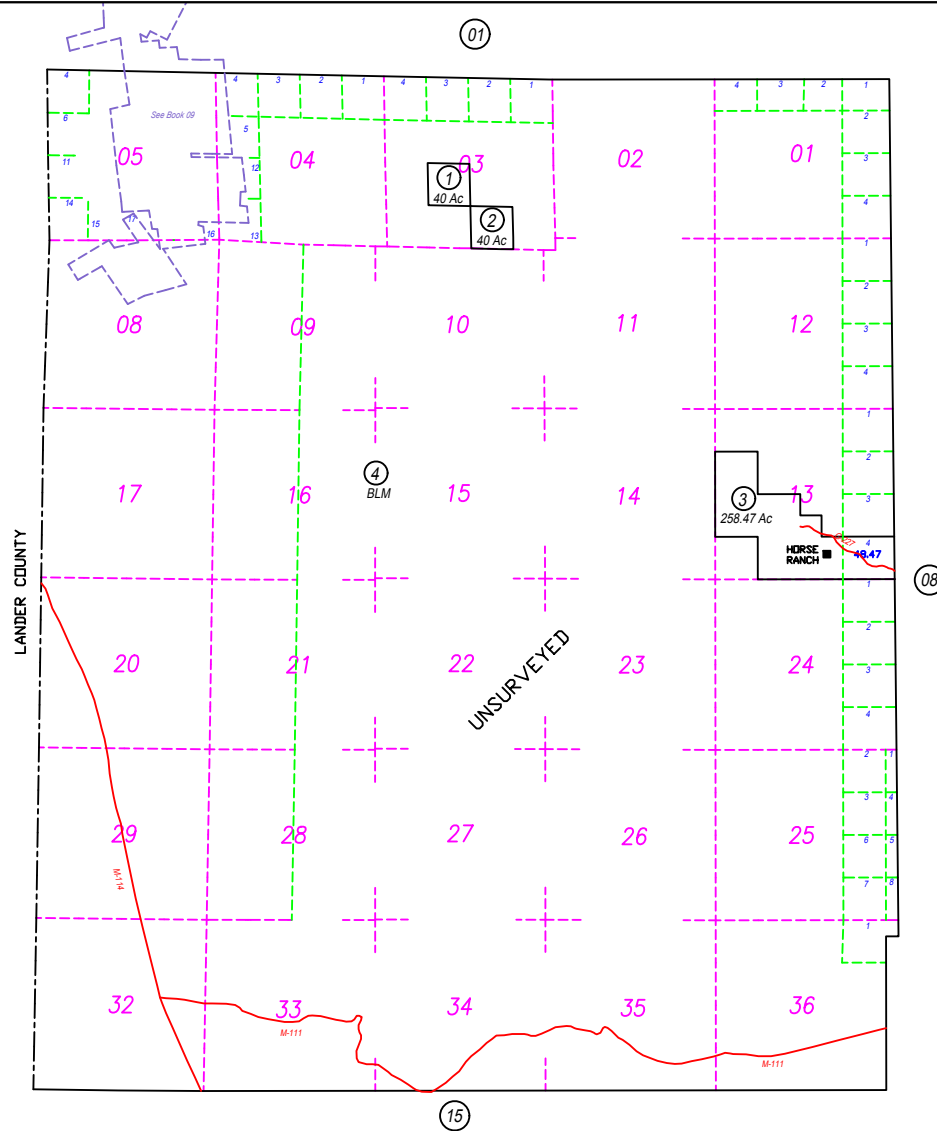

T26N, R48E

06-07

EUCDAS/MAY 2000/19H
SCALE: 1"=4000'

EUREKA COUNTY