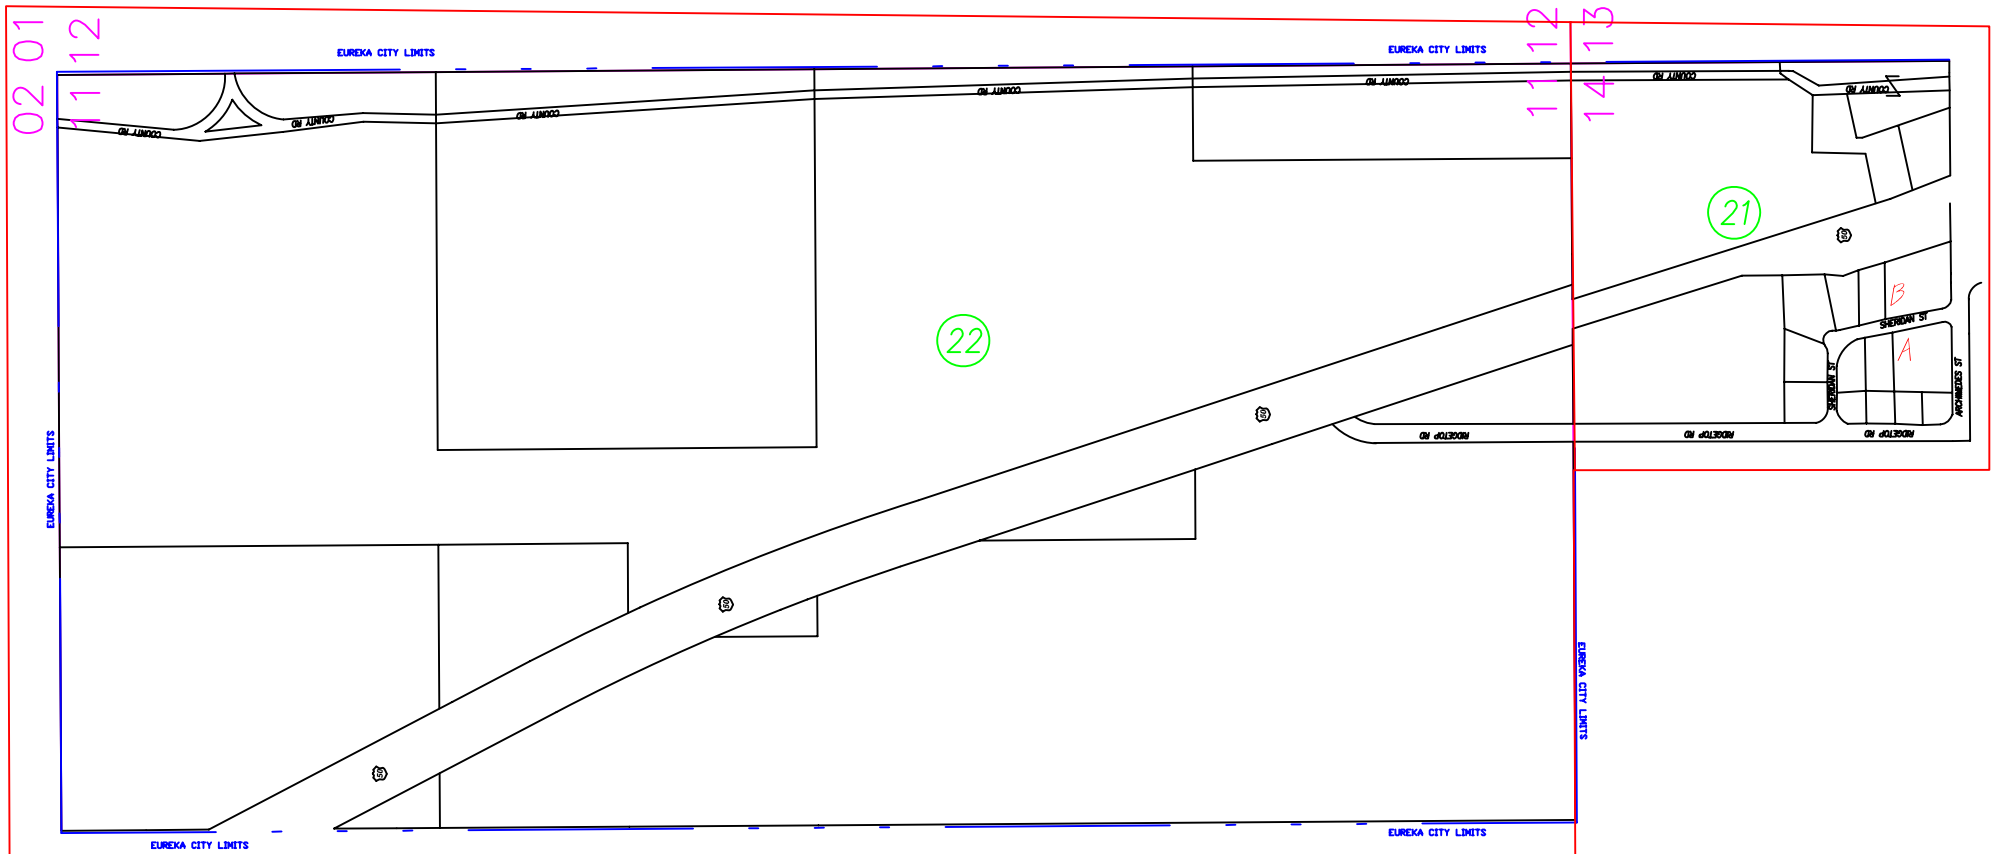

INDEX MAP C

SCALE: 1"=450'

EUREKA  
TOWNSITE  
EUREKA COUNTY