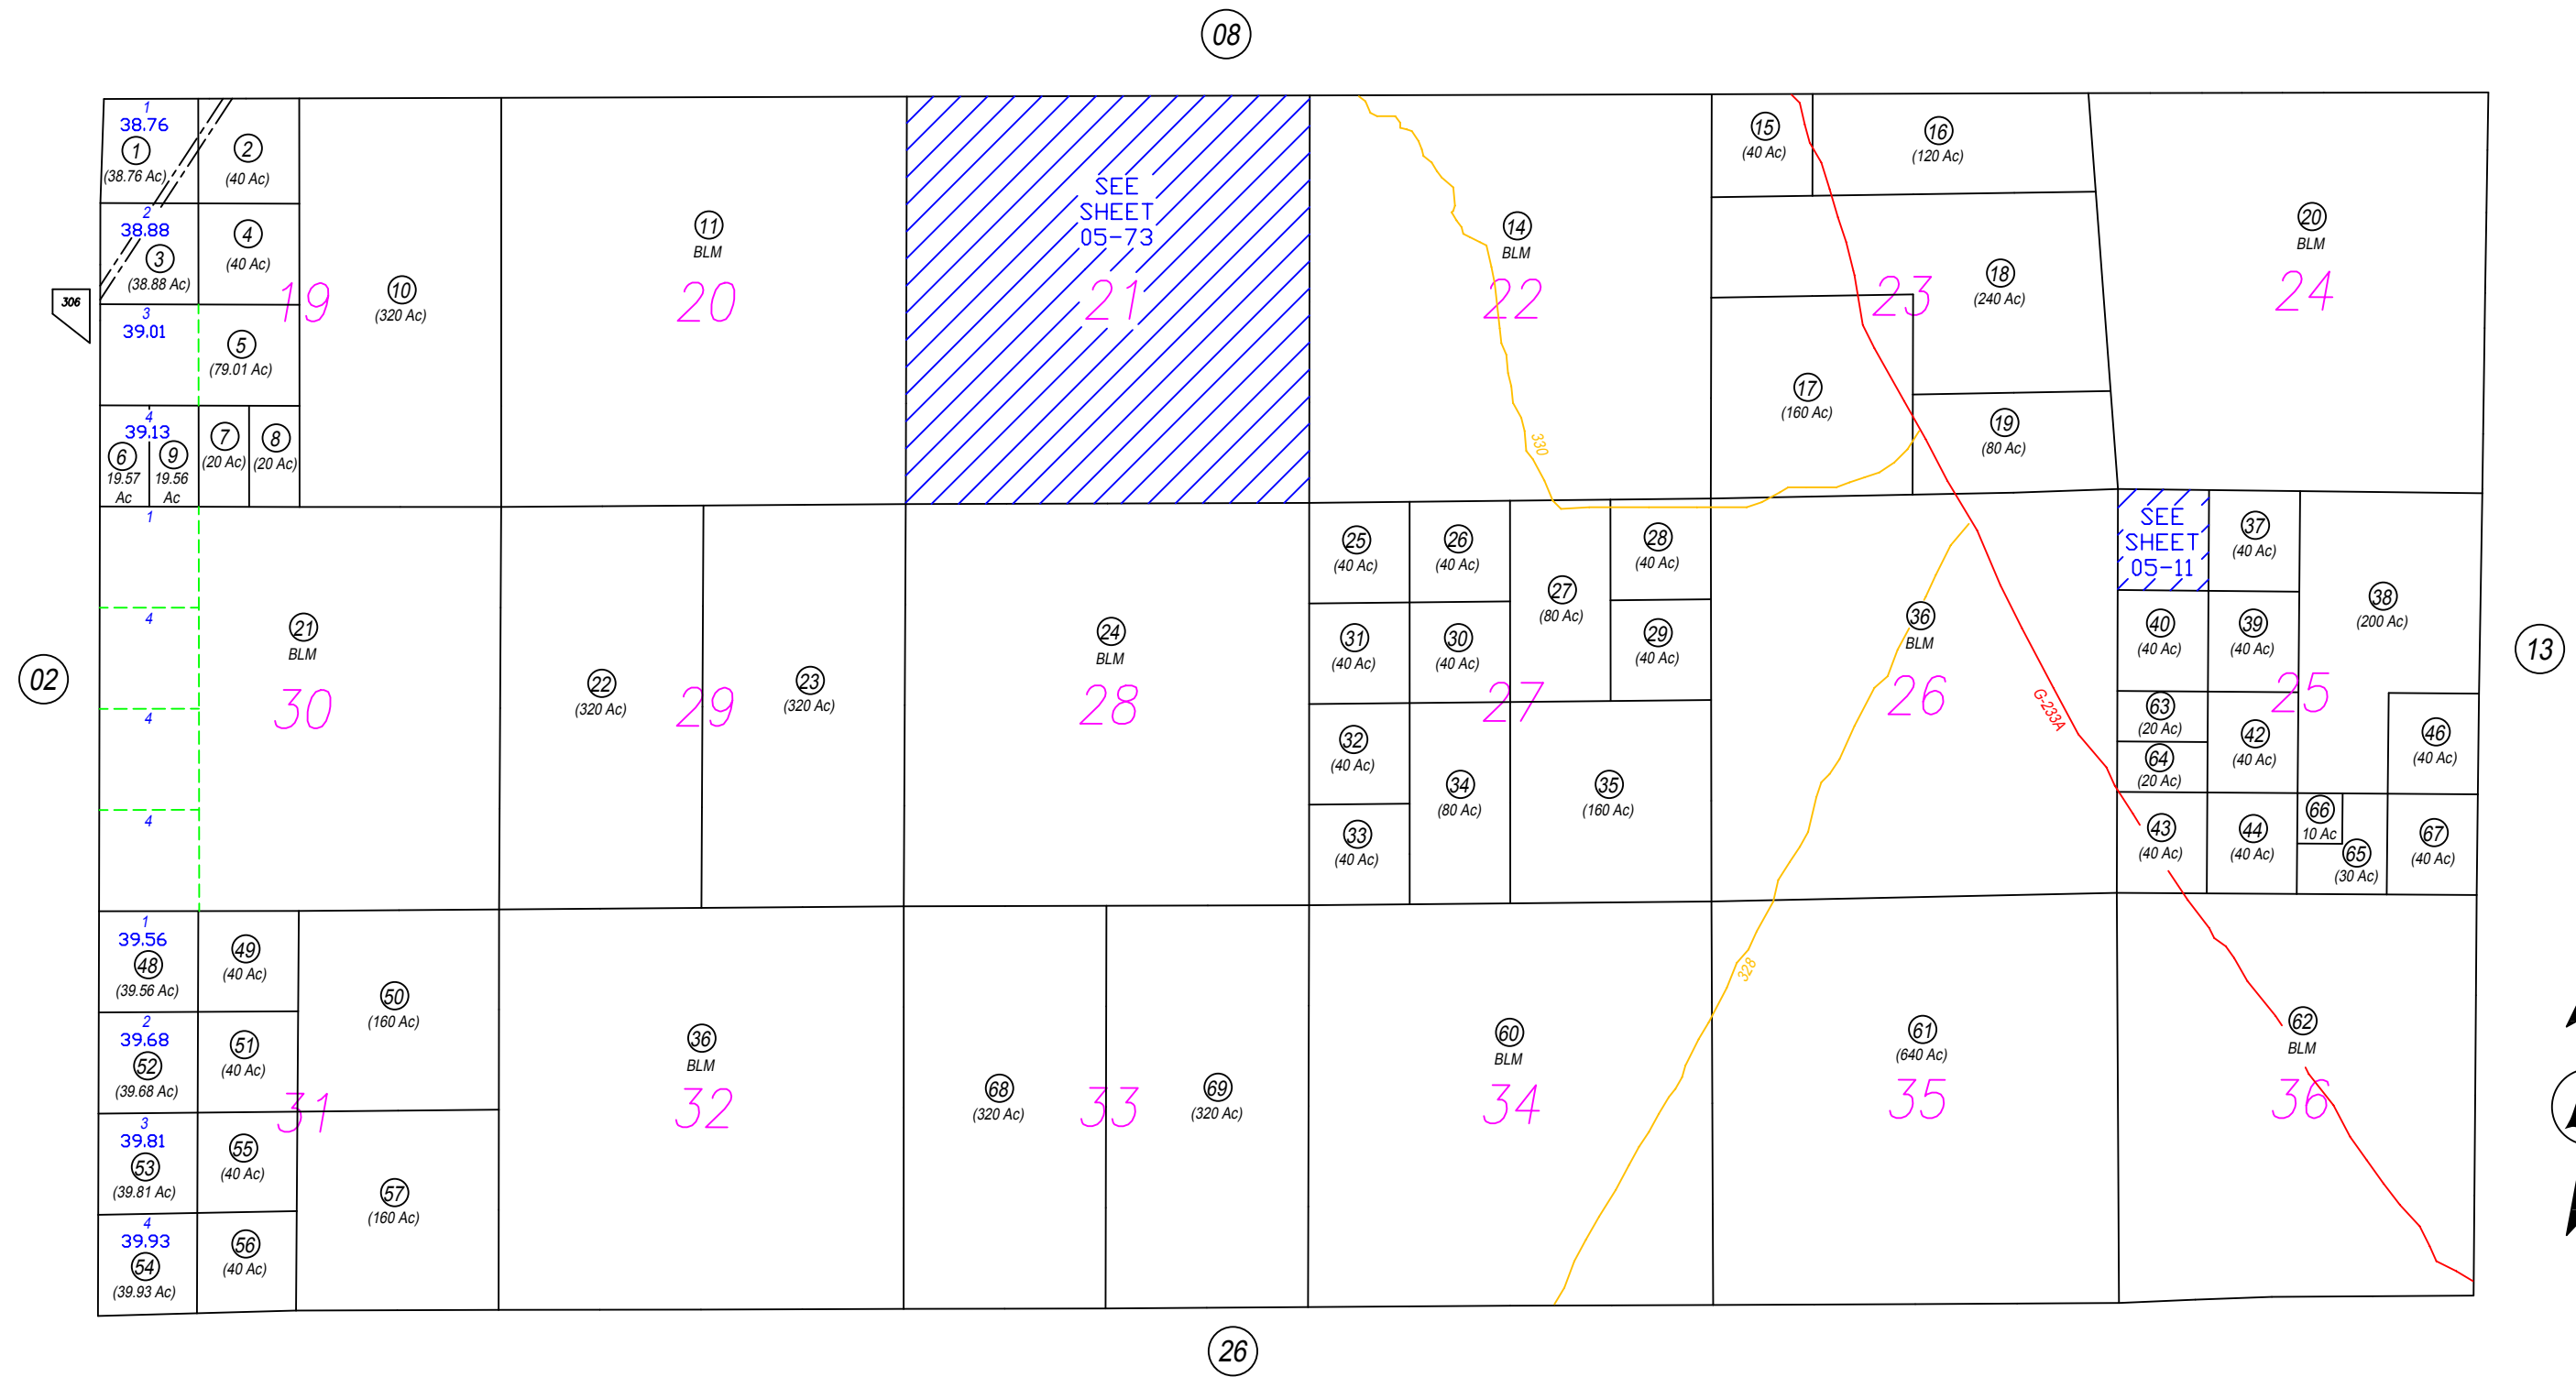

S2 - T31N, R49E

05-09

NOTE: This plot is for assessment purposes only and does not represent a survey. No liability is assumed as to the accuracy of the data delineated hereon. Use of this plot for other than assessment purposes is forbidden unless approved by the Eureka County Assessor's Office.

REV/EUCDAS/APR 2007/MM
REV/OCT 00/EUCDAS/MM

EUCDAS/MAR 2000/MM
SCALE: 1"=2300'

EUREKA COUNTY