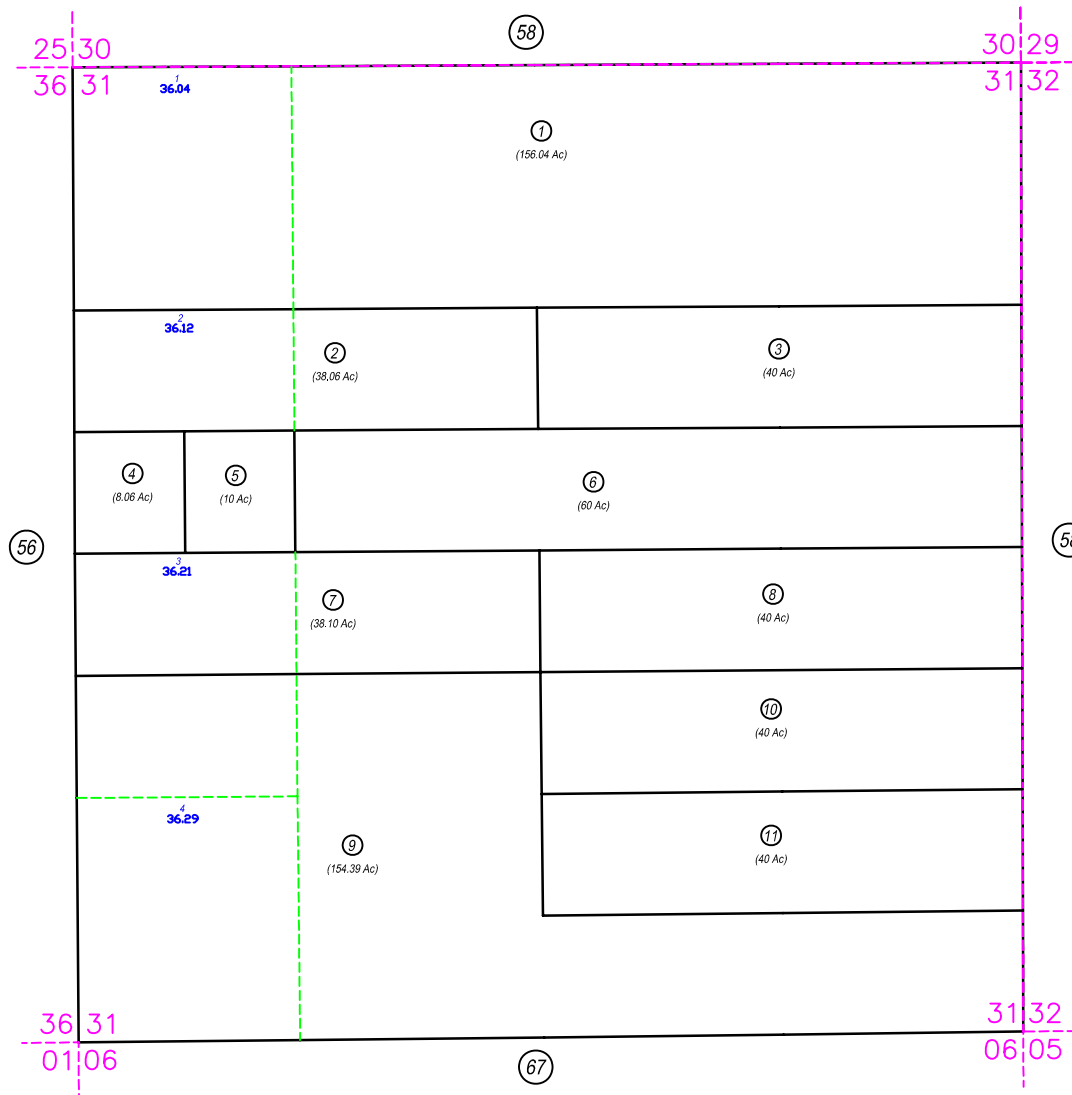

Sec. 31; T29N, R52E

05-72

EUCDAS/MAR 2000/11N
SCALE: 1"=700'

EUREKA COUNTY